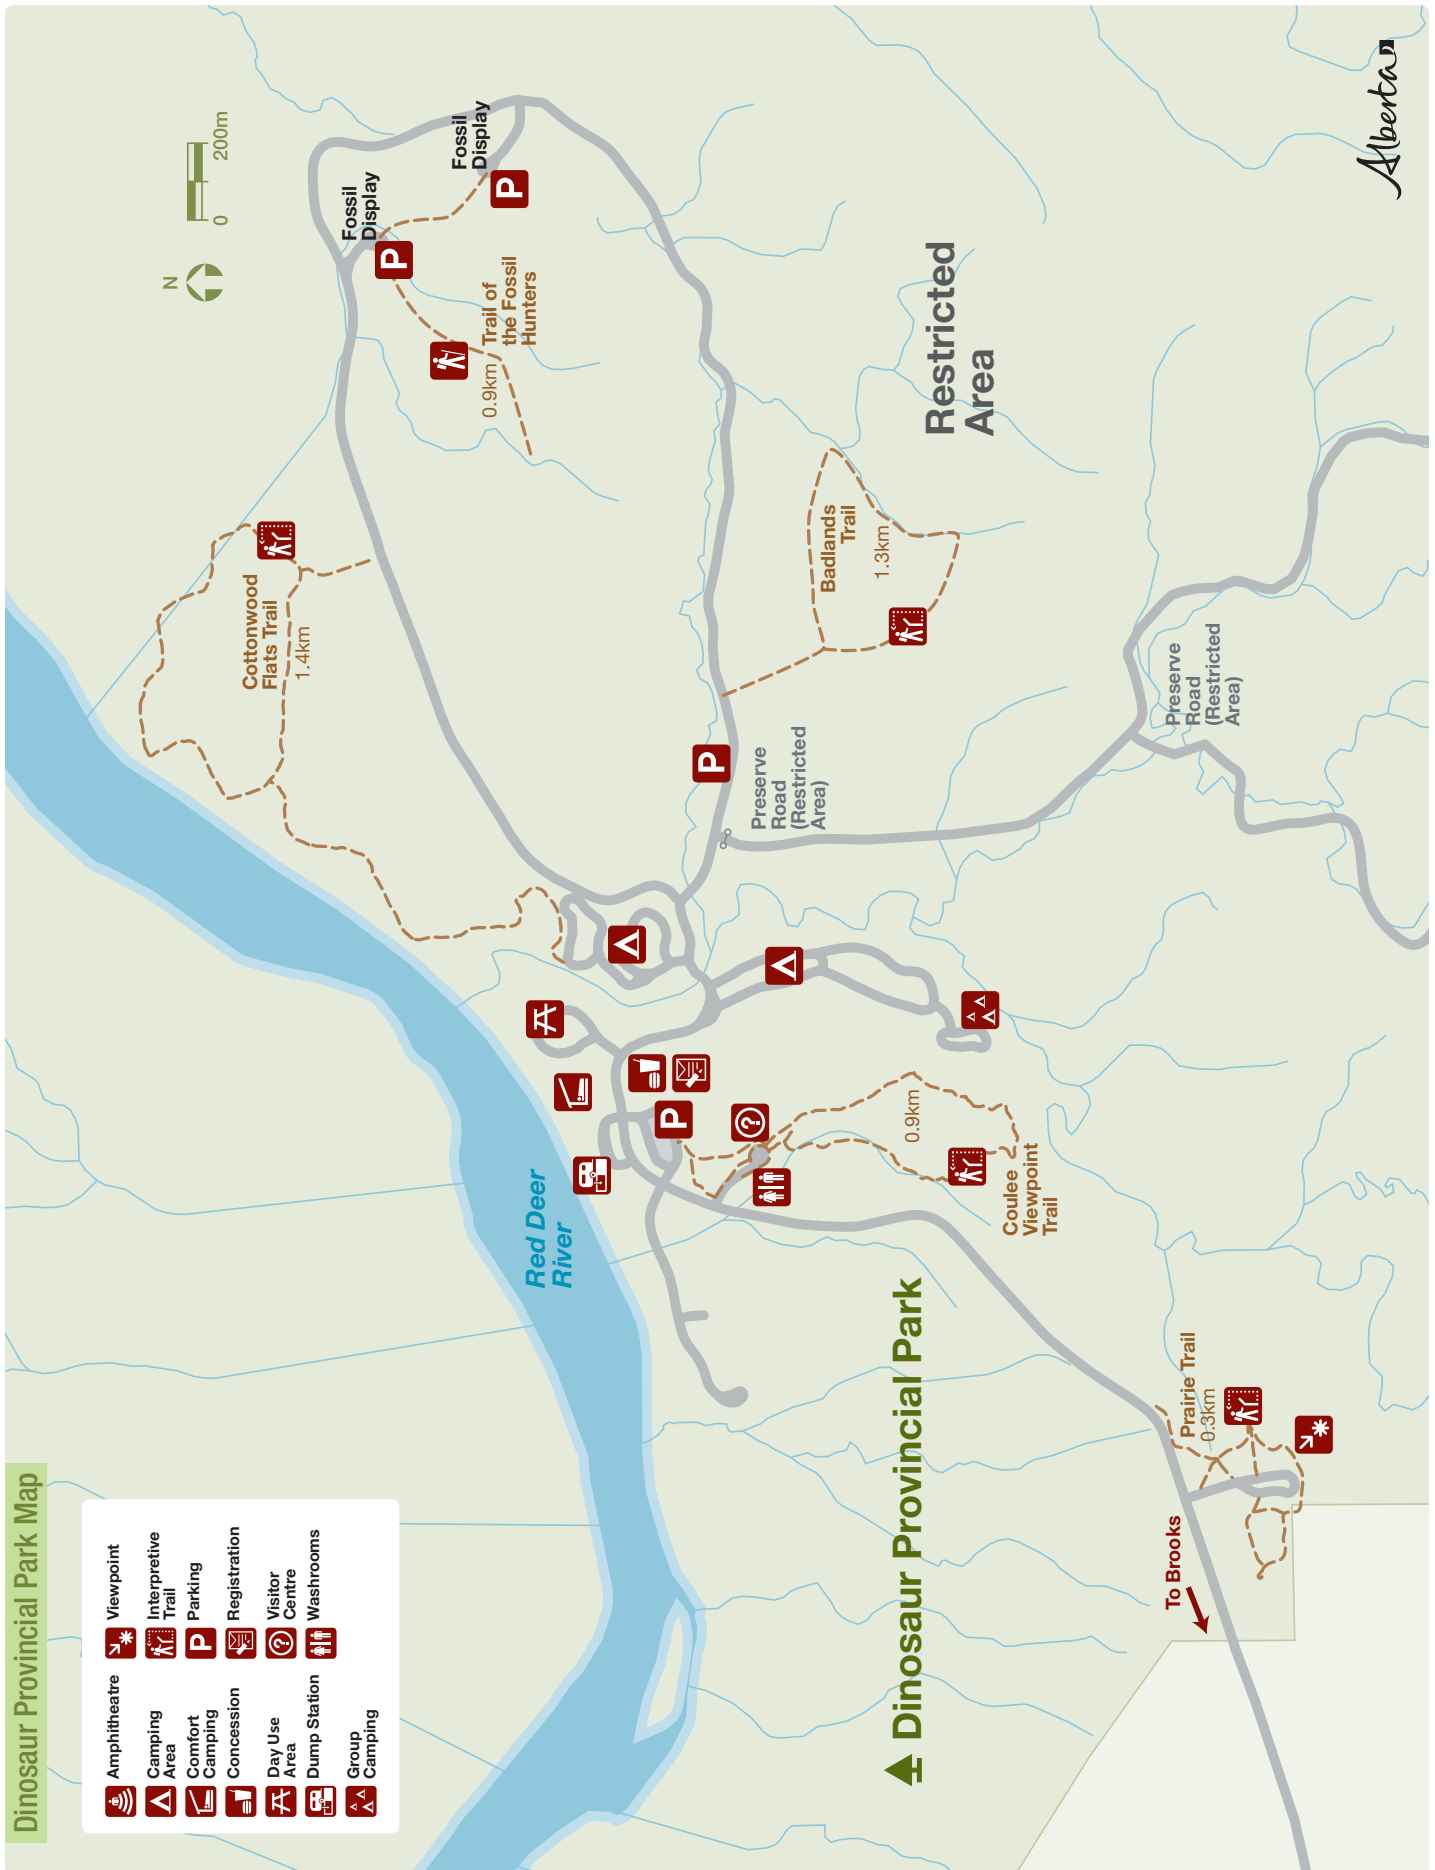

Dinosaur Campground Map

- Amphitheatre
- Comfort Camping
- Concession
- Day Use Area
- Drinking Water
- Dump Station
- Firewood
- First Aid
- Garbage
- Group Camping
- Hand Boat Launch
- Interpretive Trail
- Gate
- Bridge
- Laundromat
- Parking
- Picnic Shelter
- Playground
- Registration
- Self-Registration
- Shower
- Telephone
- Visitor Centre
- Washrooms
- Wheelchair Parking
- 15/30 Amp Power
- One Way

Dinosaur Provincial Park Map

- | | |
|--|--|
| | |
| | |
| | |
| | |
| | |
| | |
| | |