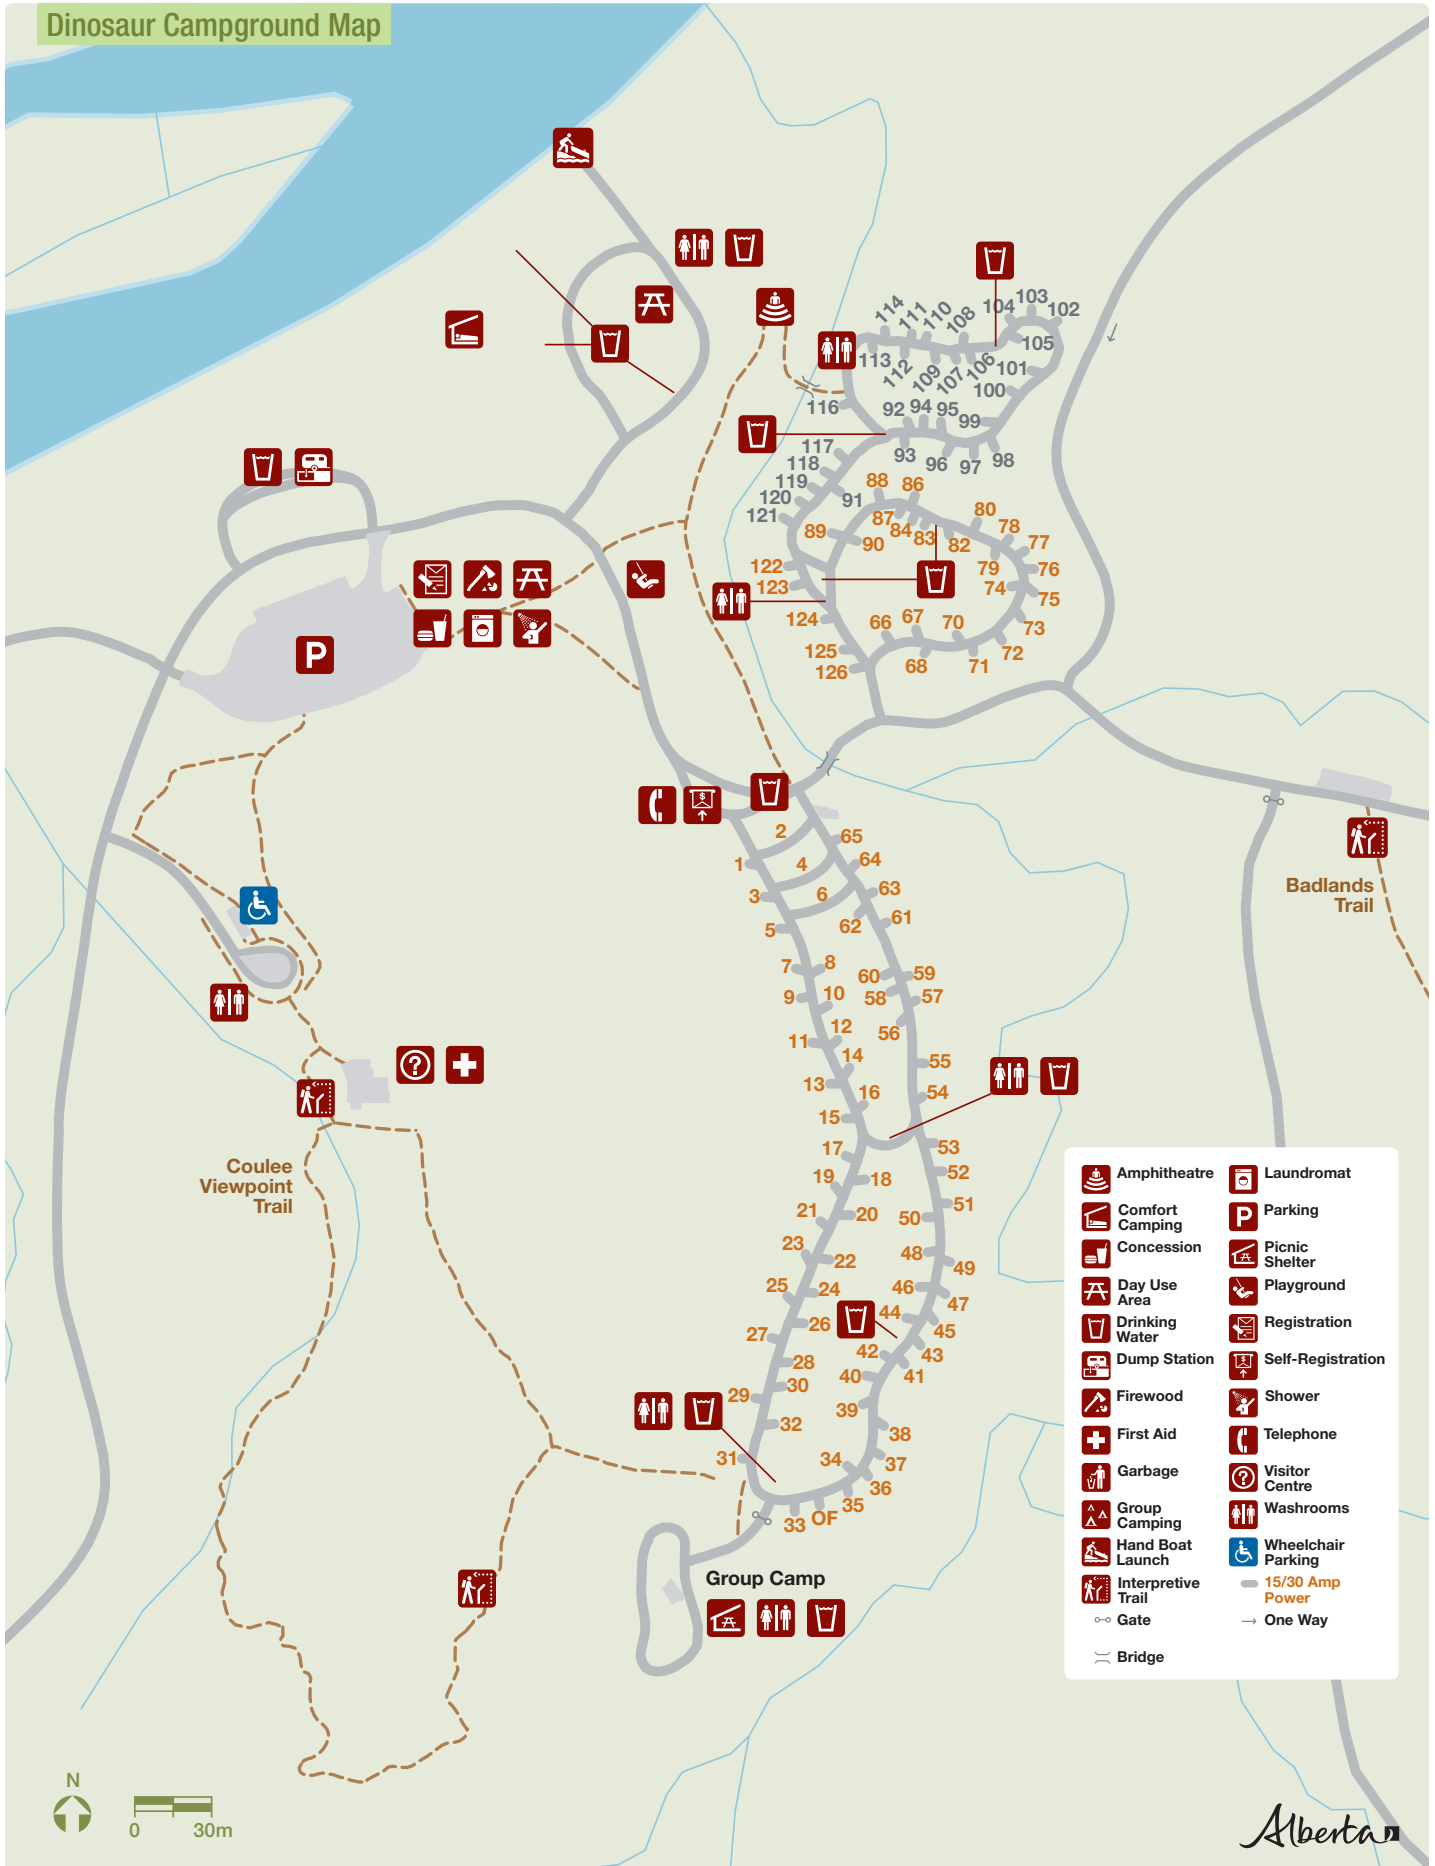

Dinosaur Campground Map

- Amphitheatre
- Comfort Camping
- Concession
- Day Use Area
- Drinking Water
- Dump Station
- Firewood
- First Aid
- Garbage
- Group Camping
- Hand Boat Launch
- Interpretive Trail
- Gate
- Bridge
- Laundromat
- Parking
- Picnic Shelter
- Playground
- Registration
- Self-Registration
- Shower
- Telephone
- Visitor Centre
- Washrooms
- Wheelchair Parking
- 15/30 Amp Power
- One Way

Dinosaur Provincial Park Map

- | | |
|--|--|
| | |
| | |
| | |
| | |
| | |
| | |
| | |