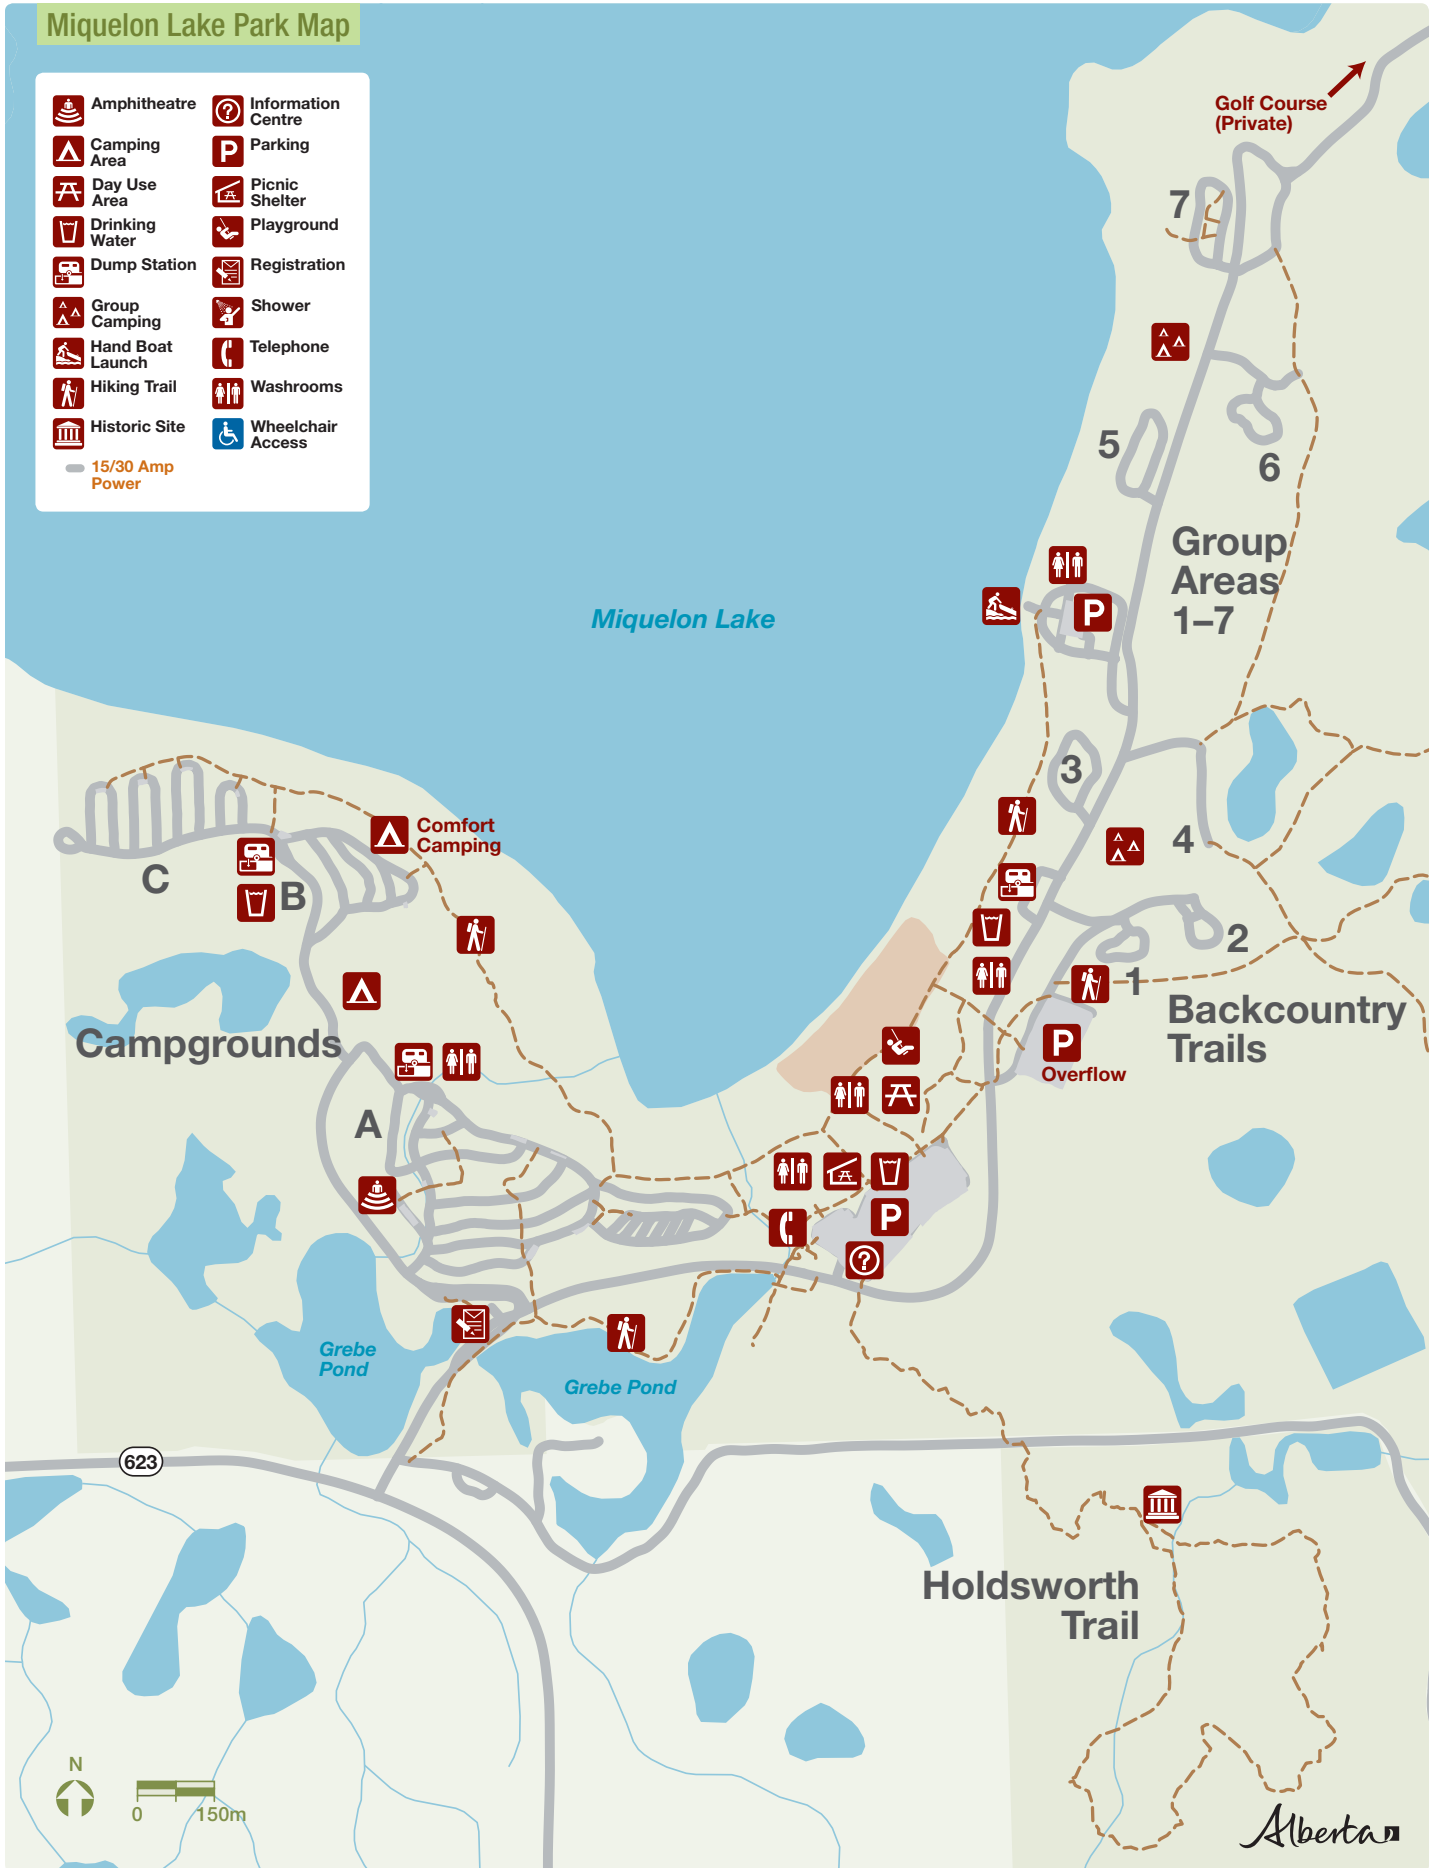

Miquelon Lake Park Map

- | | | | |
|--|------------------|--|--------------------|
| | Amphitheatre | | Information Centre |
| | Camping Area | | Parking |
| | Day Use Area | | Picnic Shelter |
| | Drinking Water | | Playground |
| | Dump Station | | Registration |
| | Group Camping | | Shower |
| | Hand Boat Launch | | Telephone |
| | Hiking Trail | | Washrooms |
| | Historic Site | | Wheelchair Access |
| | 15/30 Amp Power | | |

Web: albertaparks.ca
Toll-Free: 1-866-427-3582
Phone: (780) 427-3582

Fire Bans in Alberta

Web: albertafirebans.ca

**Emergency
(Police, Fire, Ambulance)**

Phone: 911
Park Emergency Line:
(780) 644-3880