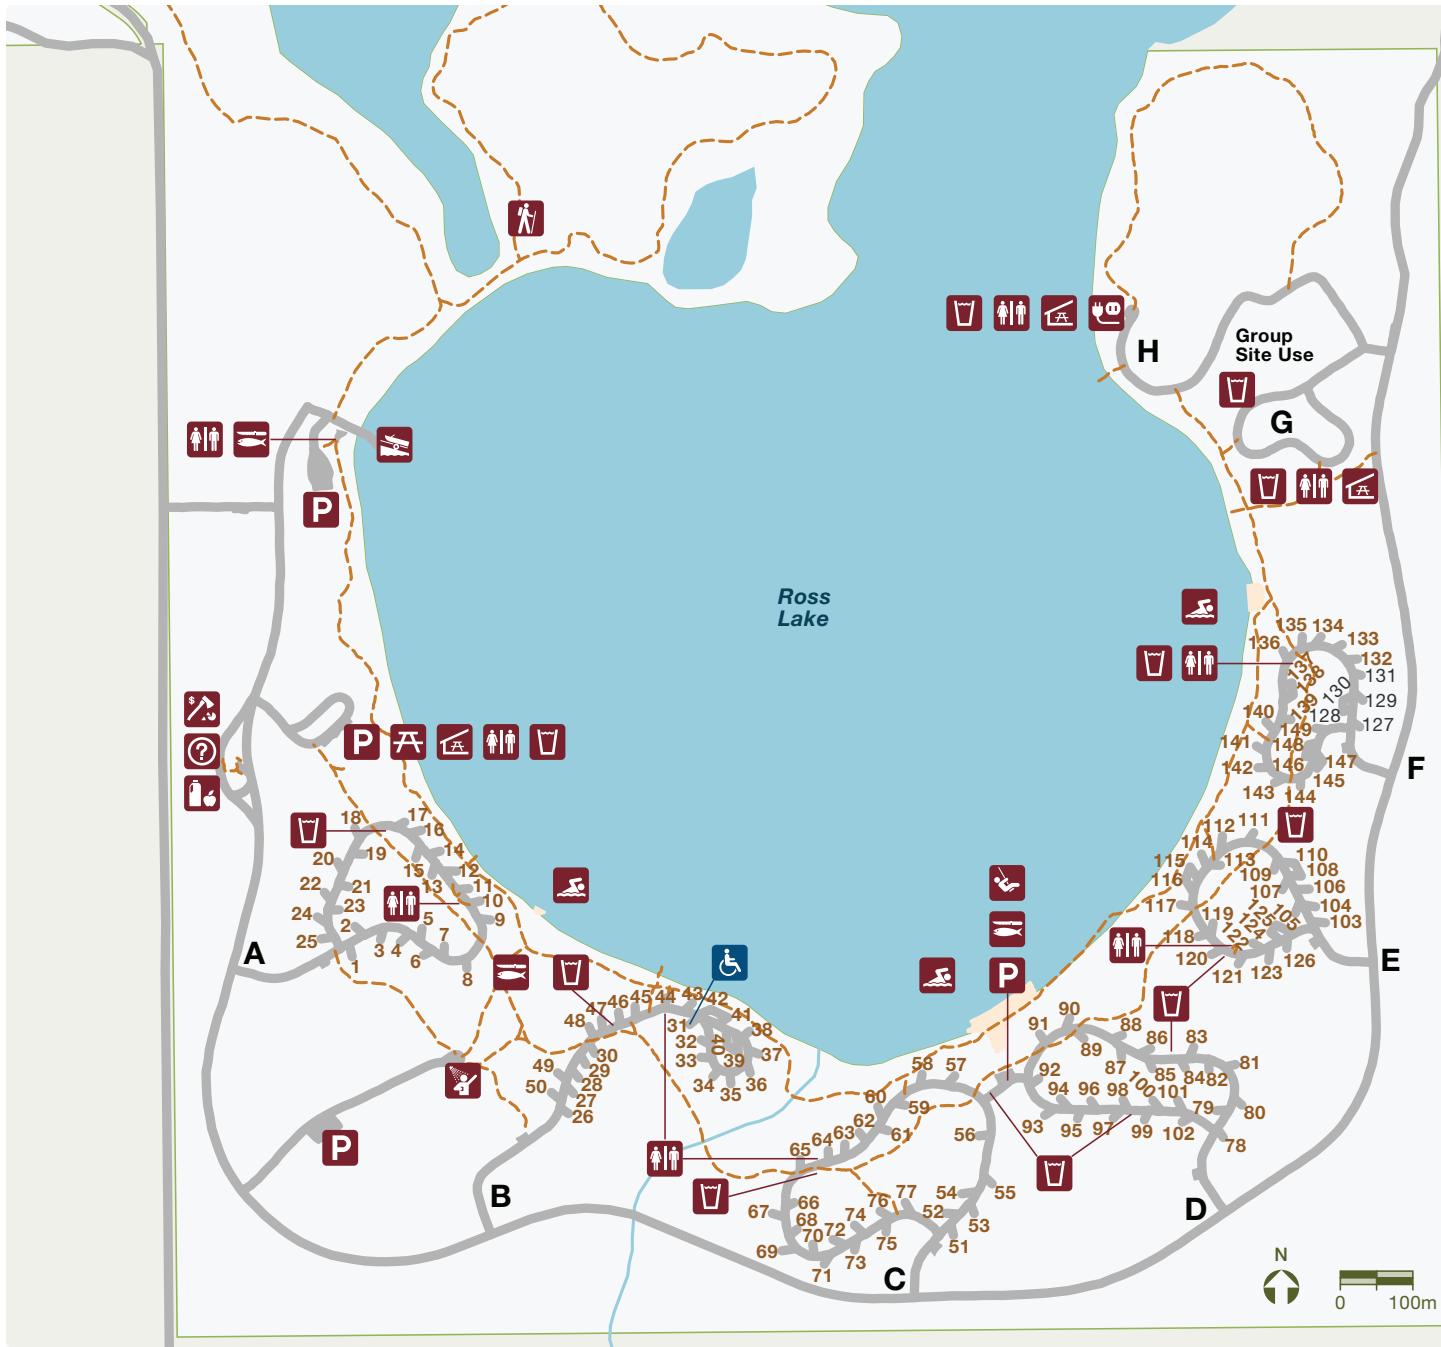

Cold Lake District Office
Phone: 780-594-7856

Ross Lake Campground Booth (Seasonal)
Phone: 780-943-2482

Campsite Reservations
Web: reserve.albertaparks.ca
Phone: 1-877-537-2757

Alberta Parks Visitor Information
Web: albertaparks.ca
Phone: 1-877-537-2757

Illegal Activity/Public Safety (24/7)
Phone: 310-LAND (5263)

Fire Bans in Alberta
Web: albertaparks.ca/firebans

Emergency (Police, Fire, Ambulance)
Phone: 911