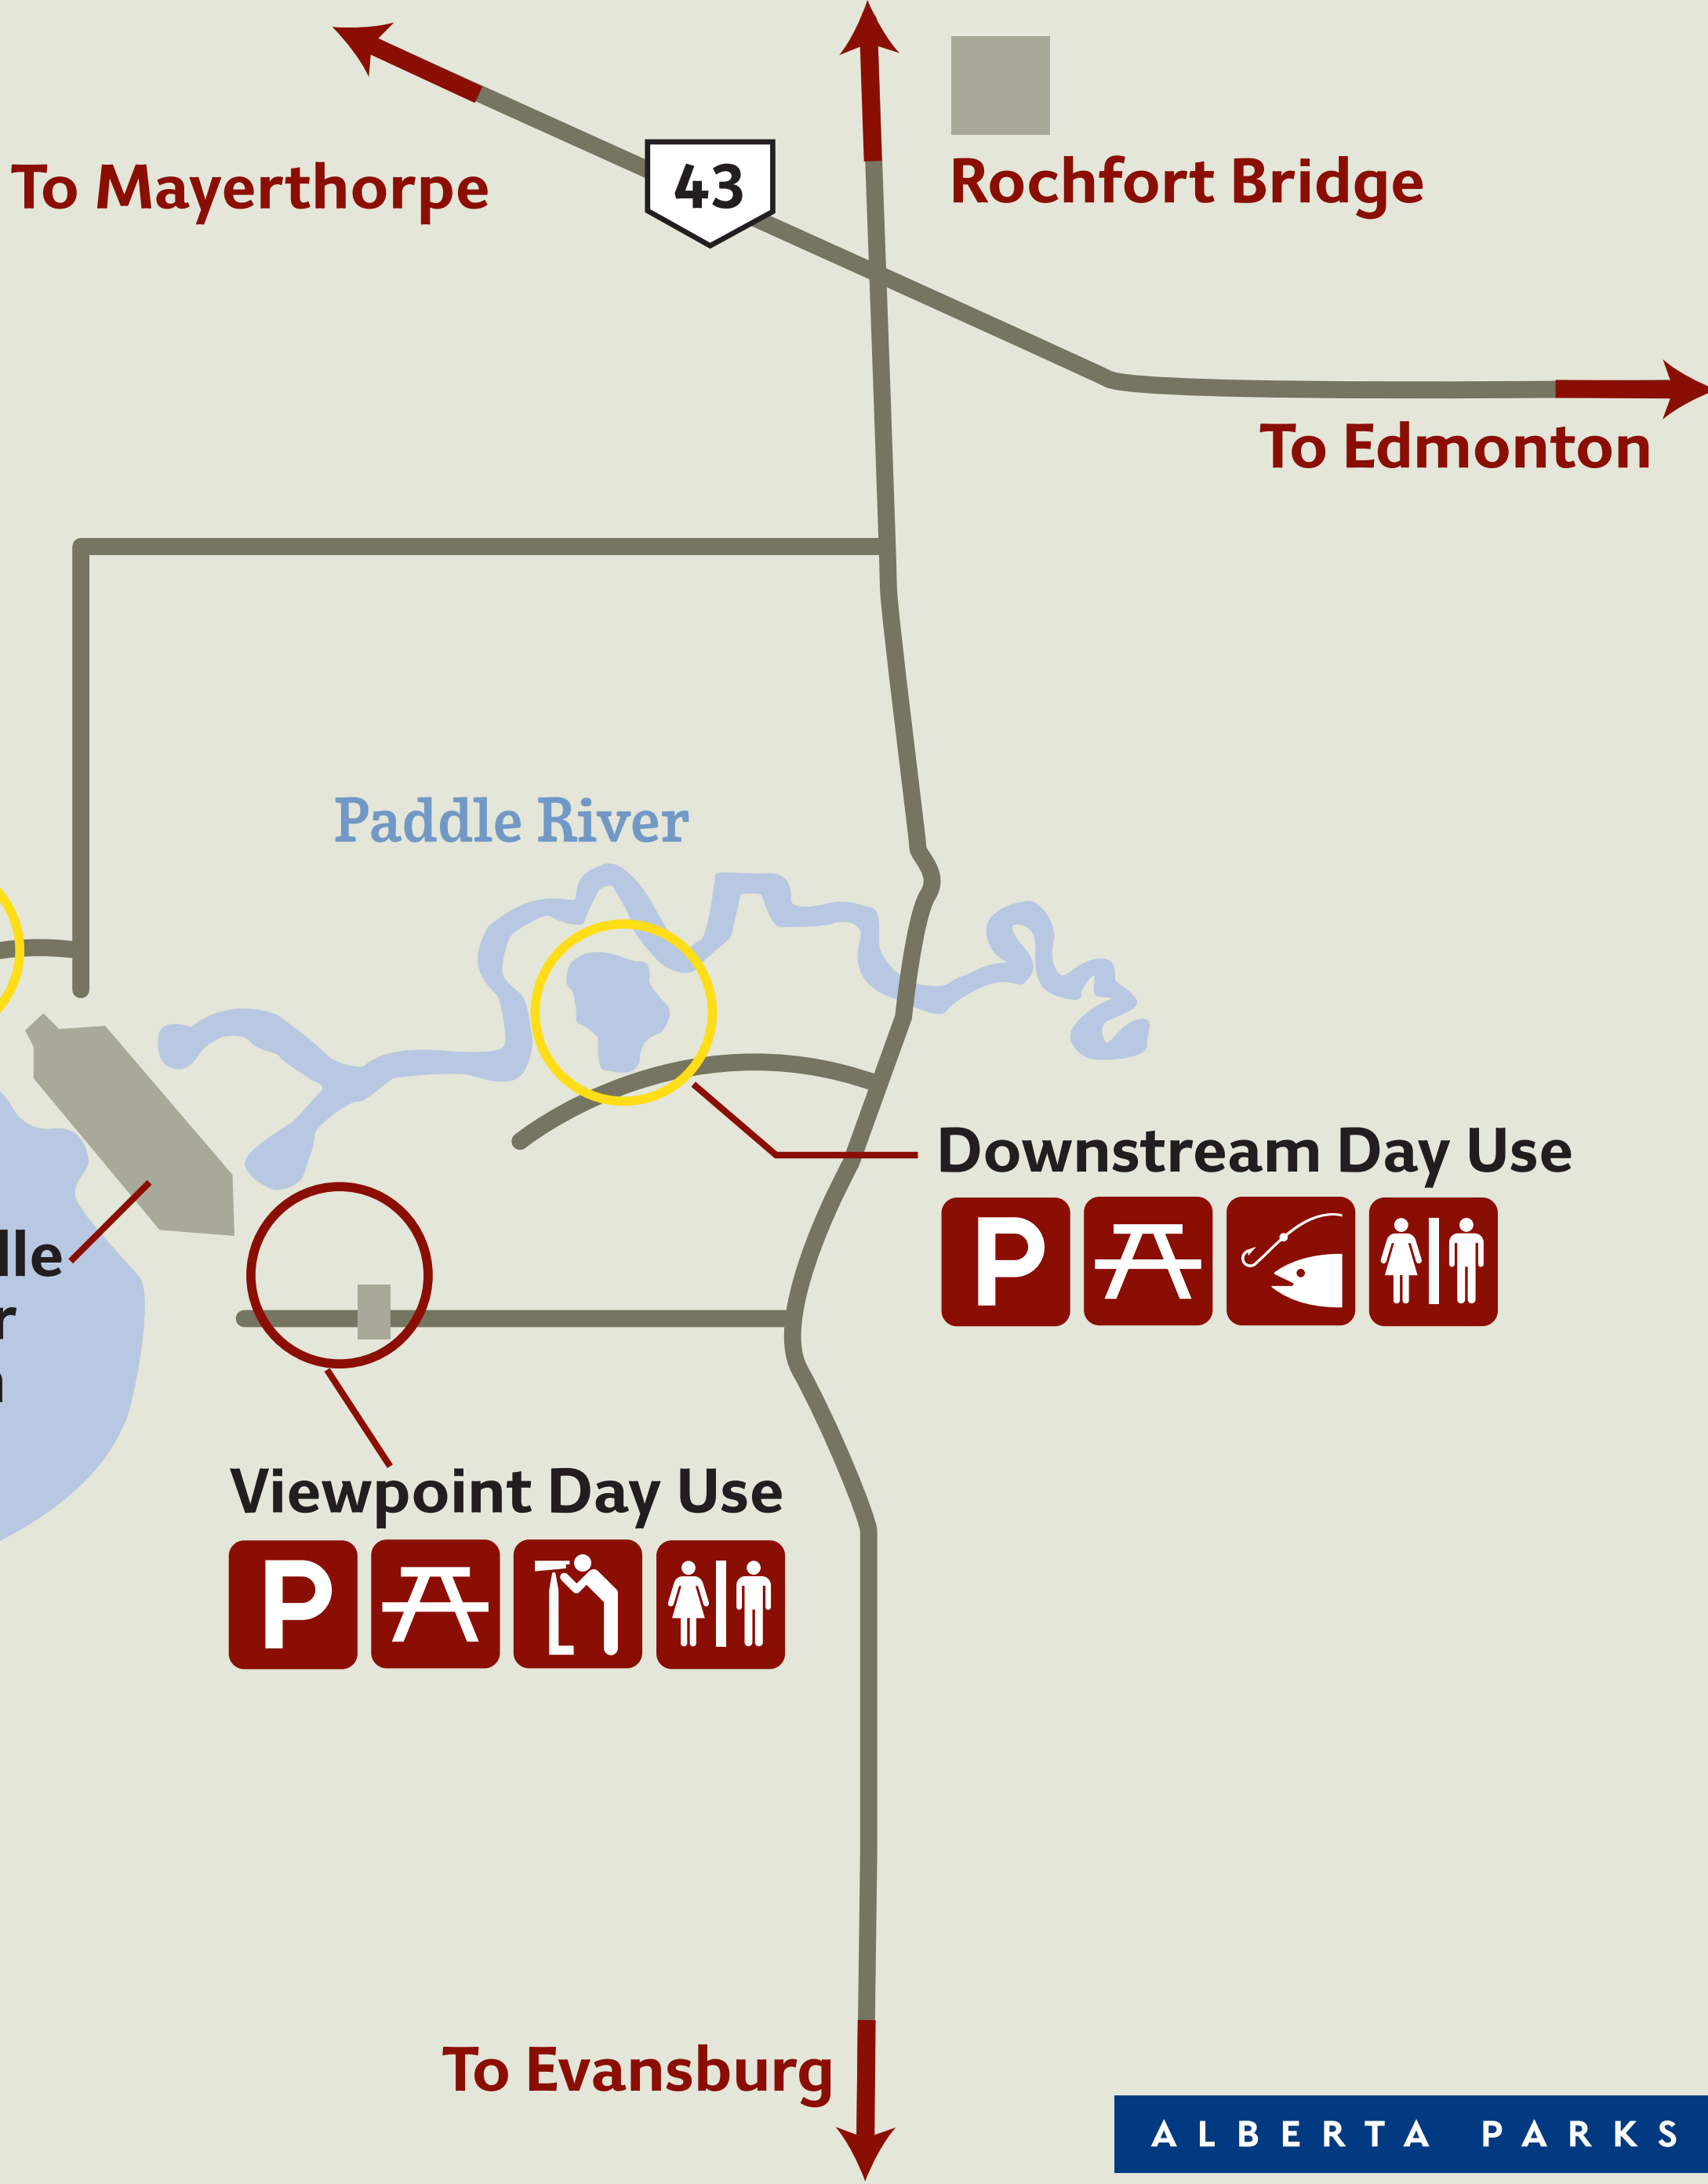

	You Are Here		Toilet
	Day Use Area		Fishing Pond
	Parking		Viewpoint
	Picnic Area		Boat Launch

# Paddle River Dam Provincial Recreation Area