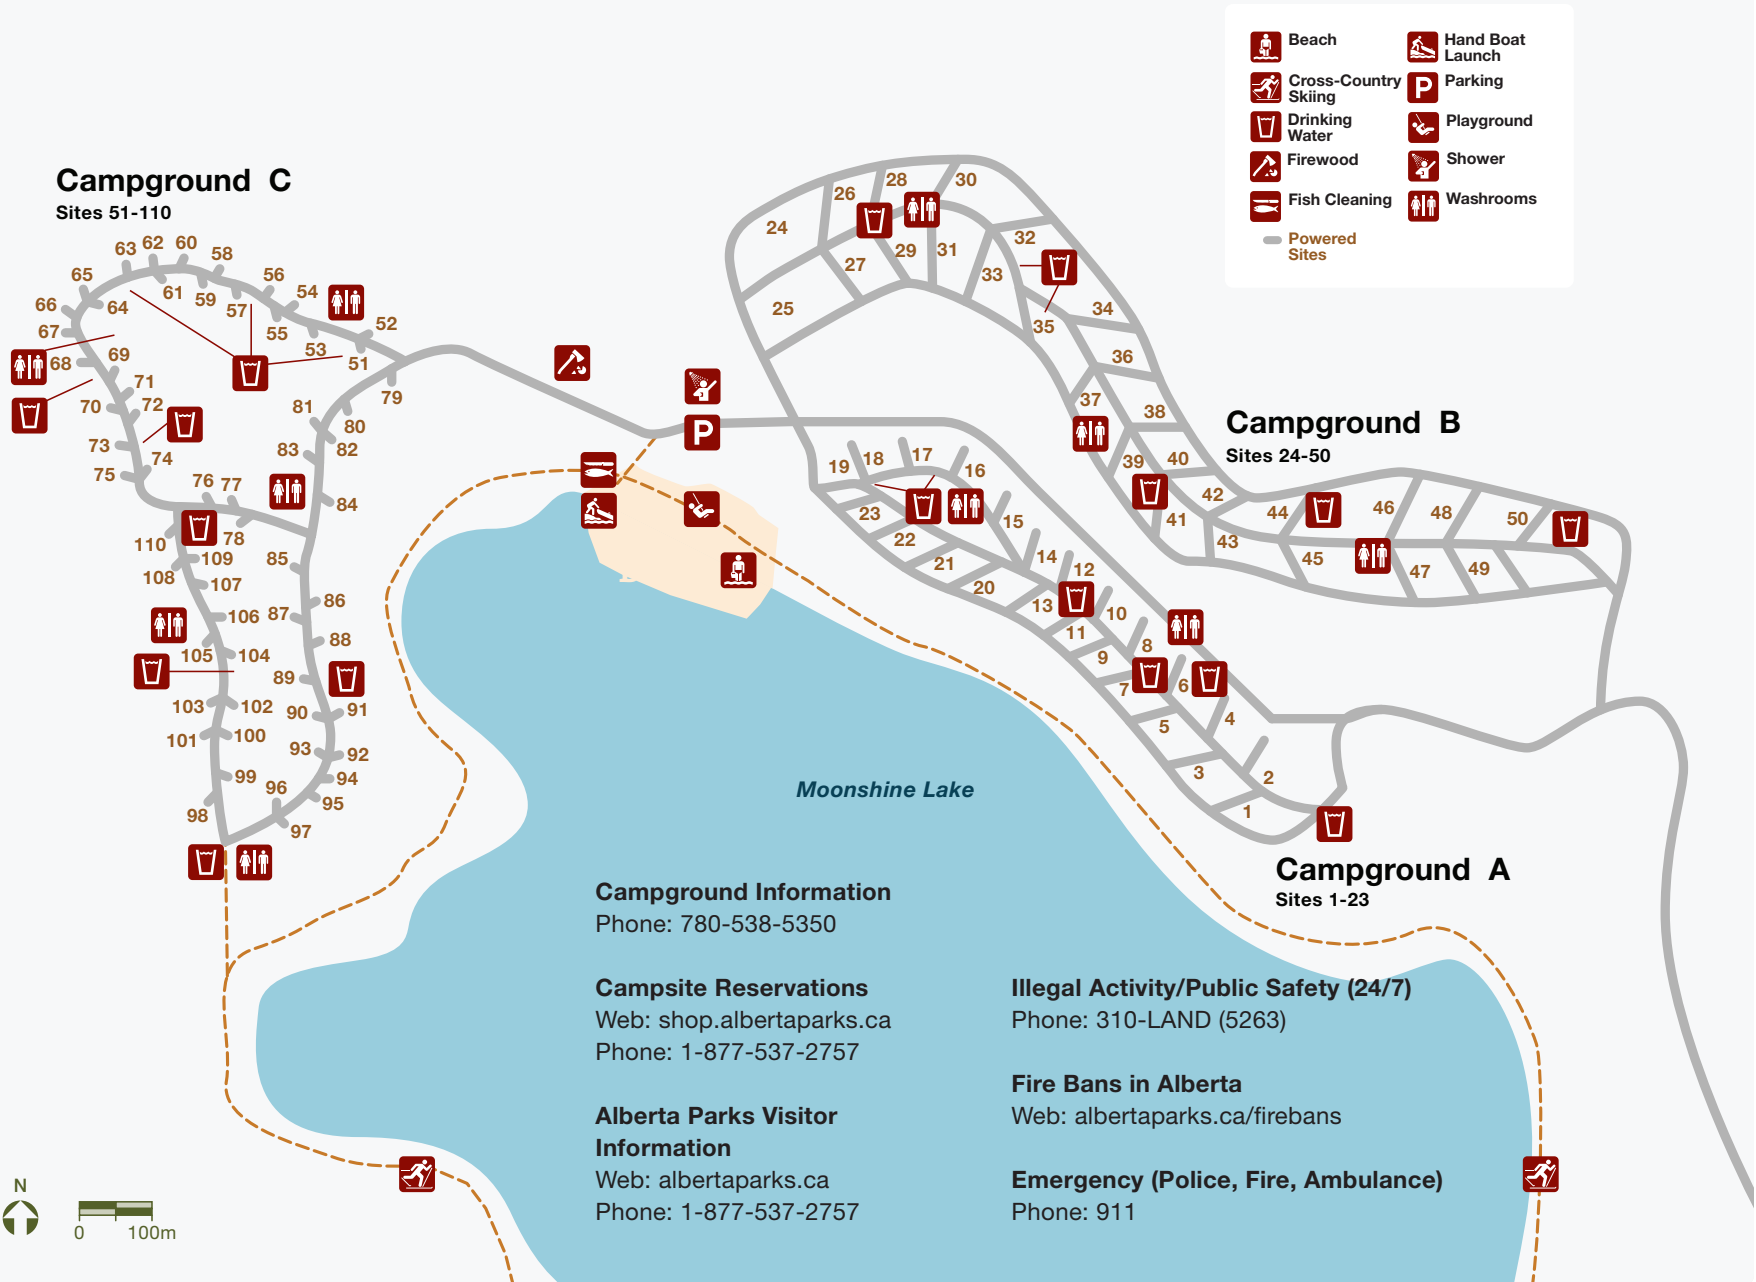

Campground C Sites 51-110

Campground B Sites 24-50

Campground A Sites 1-23

Moonshine Lake

Day Use Area

Group Use Area

To Secondary Hwy 725 →

Park Entrance

- | | |
|----------------------|--------------------|
| Baseball | Fish Cleaning |
| Beach | Hand Boat Launch |
| Boat Launch | Parking |
| Camping Area | Picnic Shelter |
| Cross-Country Skiing | Playground |
| Drinking Water | Shower |
| Dump Station | Unisex Change Room |
| Firewood | Washrooms |