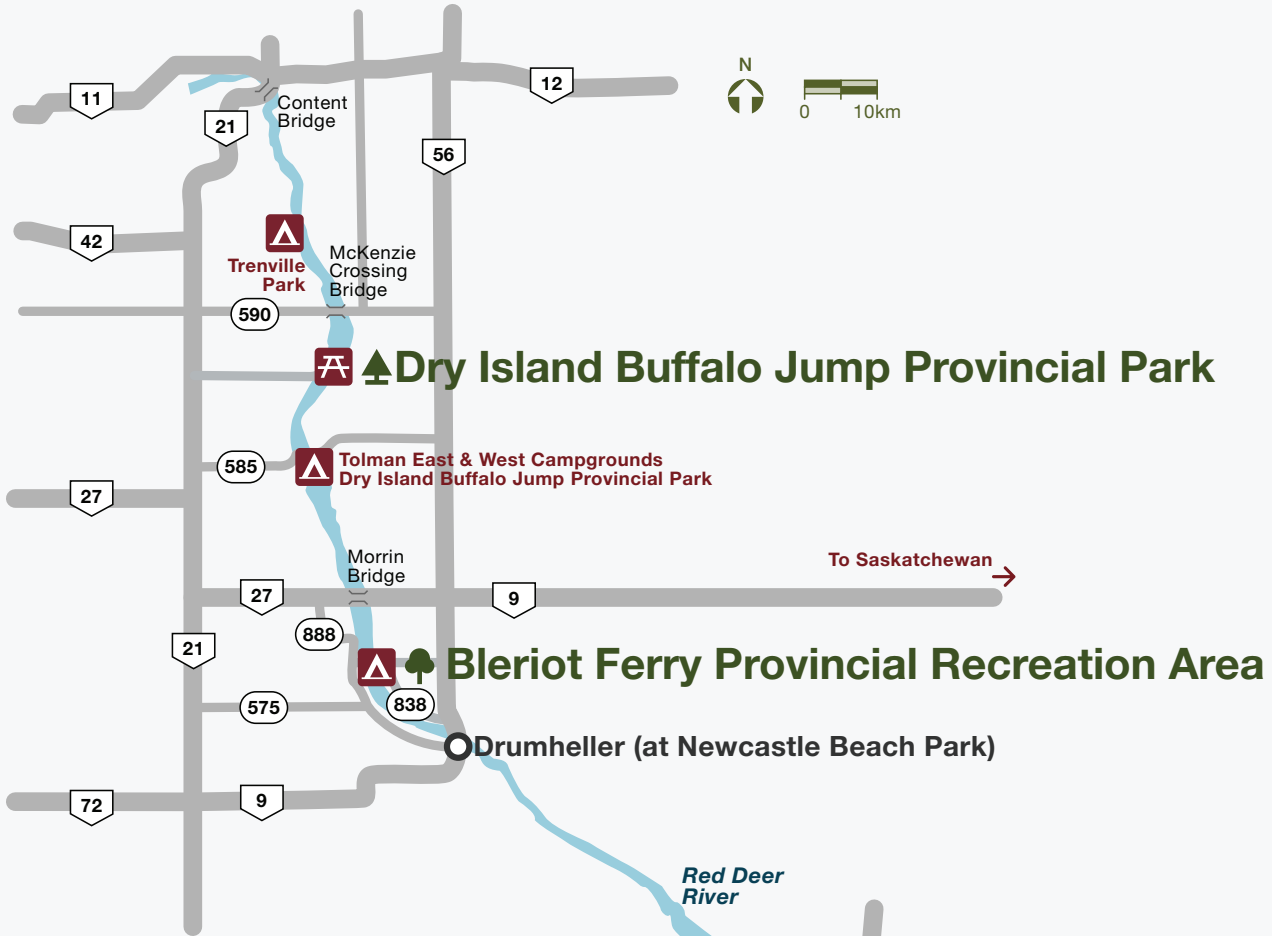

Canoe Access in the Red Deer River Corridor

Distances Between Access Points

Content Bridge	29km	Trenville Park
Trenville Park	8km	McKenzie Crossing Bridge
McKenzie Crossing Bridge	14km	Dry Island Buffalo Jump
Dry Island Buffalo Jump	14km	Tolman Bridge
Tolman Bridge	23km	Morrin Bridge
Morrin Bridge	11km	Bleriot Ferry
Bleriot Ferry	20km	Drumheller
Drumheller	90km	Emerson Bridge
Emerson Bridge	30km	Dinosaur Provincial Park

Please be aware that seasonal variations in water levels will affect travel times.

For more information about paddling sports, visit paddlealberta.org.