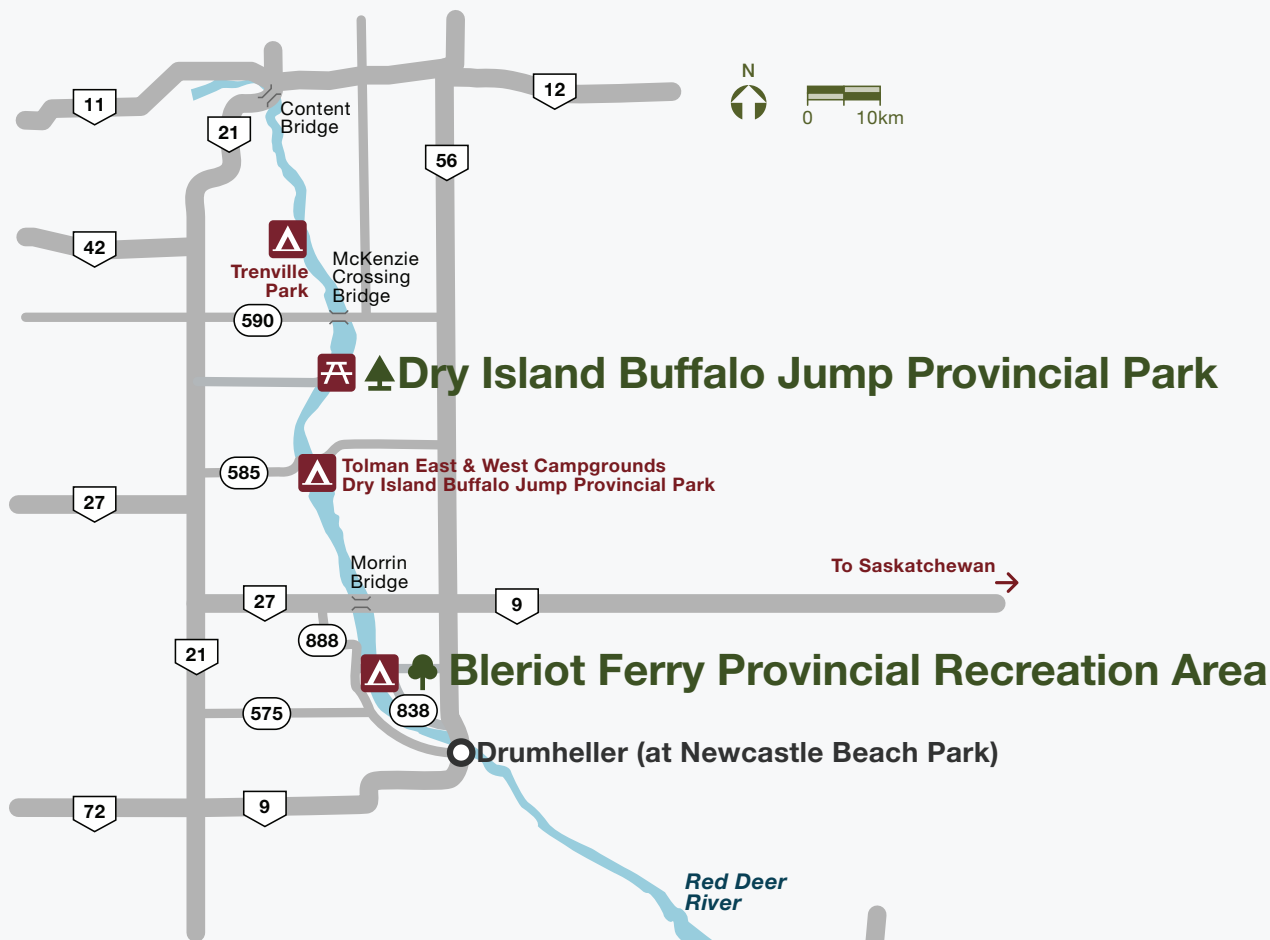

Tolman West Campground

Tolman East Campground

- Boat Launch
- Day Use Area
- Drinking Water
- Garbage
- Hand Boat Launch
- Parking
- Picnic Shelter
- Playground
- Registration
- Washrooms

District Officer
 Phone: 403-742-7512

General Alberta Parks Information
 Web: albertaparks.ca
 Phone: 1-877-537-2757

Fire Bans in Alberta
 Web: albertafirebans.ca

Emergency (Police, Fire, Ambulance)
 Phone: 911

Canoe Access in the Red Deer River Corridor

Distances Between Access Points

Content Bridge	29km	Trenville Park
Trenville Park	8km	McKenzie Crossing Bridge
McKenzie Crossing Bridge	14km	Dry Island Buffalo Jump
Dry Island Buffalo Jump	14km	Tolman Bridge
Tolman Bridge	23km	Morrin Bridge
Morrin Bridge	11km	Bleriot Ferry
Bleriot Ferry	20km	Drumheller
Drumheller	90km	Emerson Bridge
Emerson Bridge	30km	Dinosaur Provincial Park

Please be aware that seasonal variations in water levels will affect travel times.

For more information about paddling sports, visit paddlealberta.org.