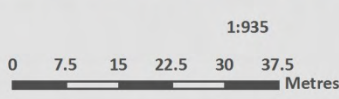

Move Trail Kiosk to here
Add bike rack

Reclaim unnecessary
pullout

Legend

-  Existing Vault Toilet
-  ChangeRoom
-  CommercialRiverAccess
-  CommercialPutIn
-  Trail

Widowmaker Proposed Changes

Alberta Parks, Canmore.