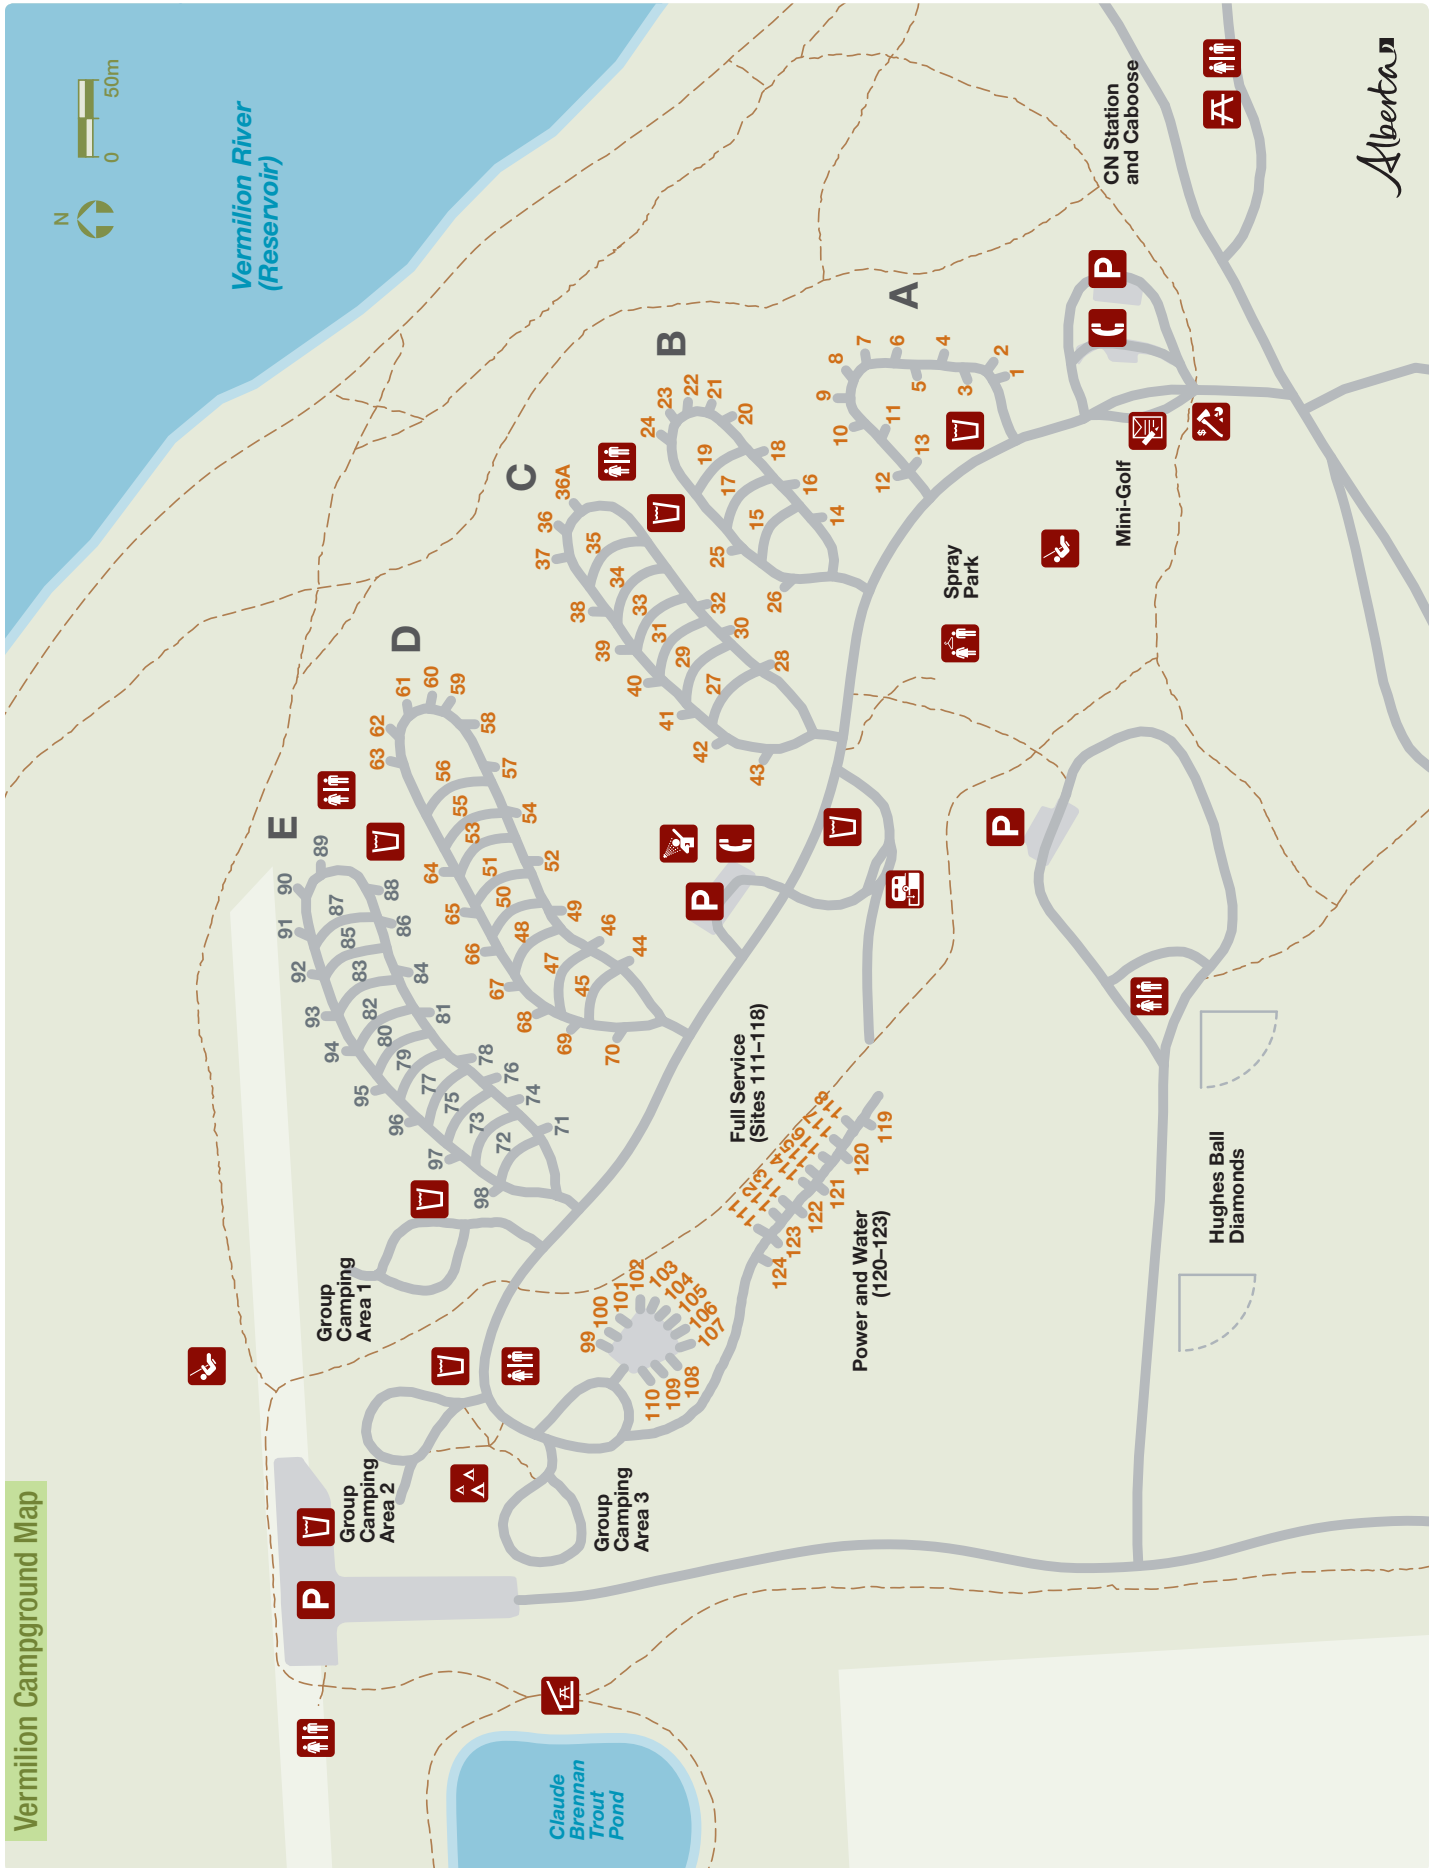

Vermilion Campground Map