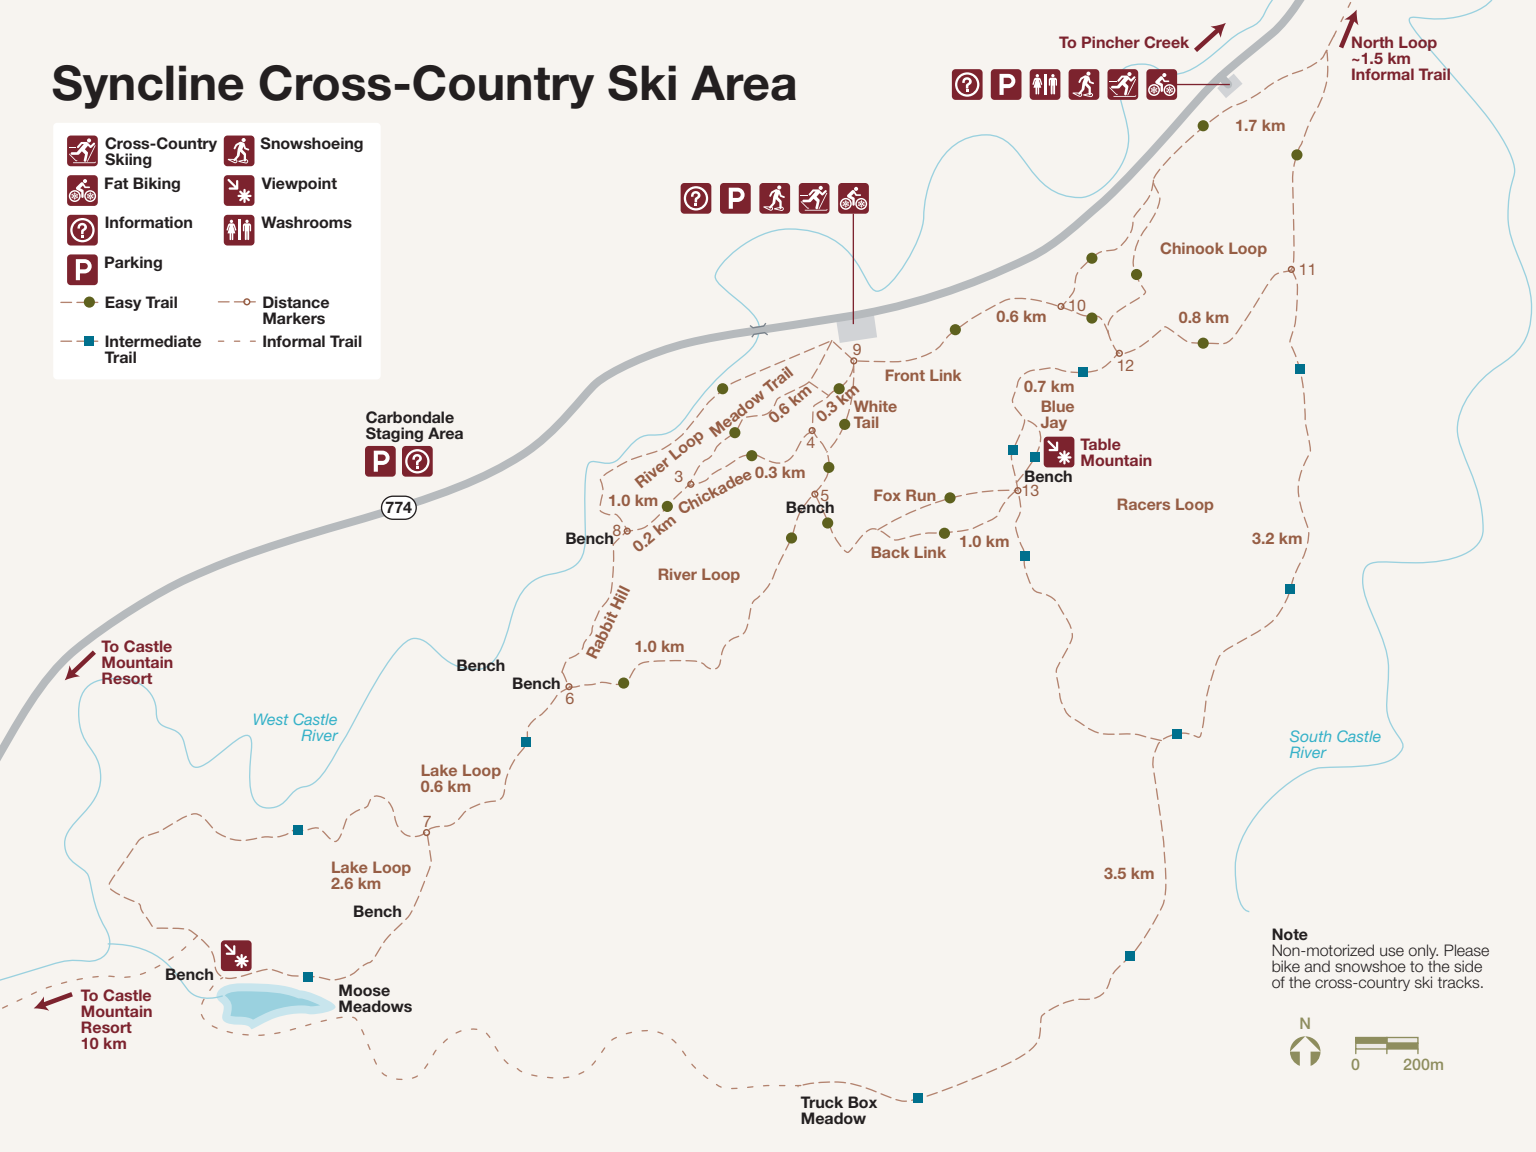

Syncline Cross-Country Ski Area

-  Cross-Country Skiing
-  Fat Biking
-  Information
-  Parking
-  Easy Trail
-  Intermediate Trail
-  Snowshoeing
-  Viewpoint
-  Washrooms
-  Distance Markers
-  Informal Trail

Note
 Non-motorized use only. Please bike and snowshoe to the side of the cross-country ski tracks.