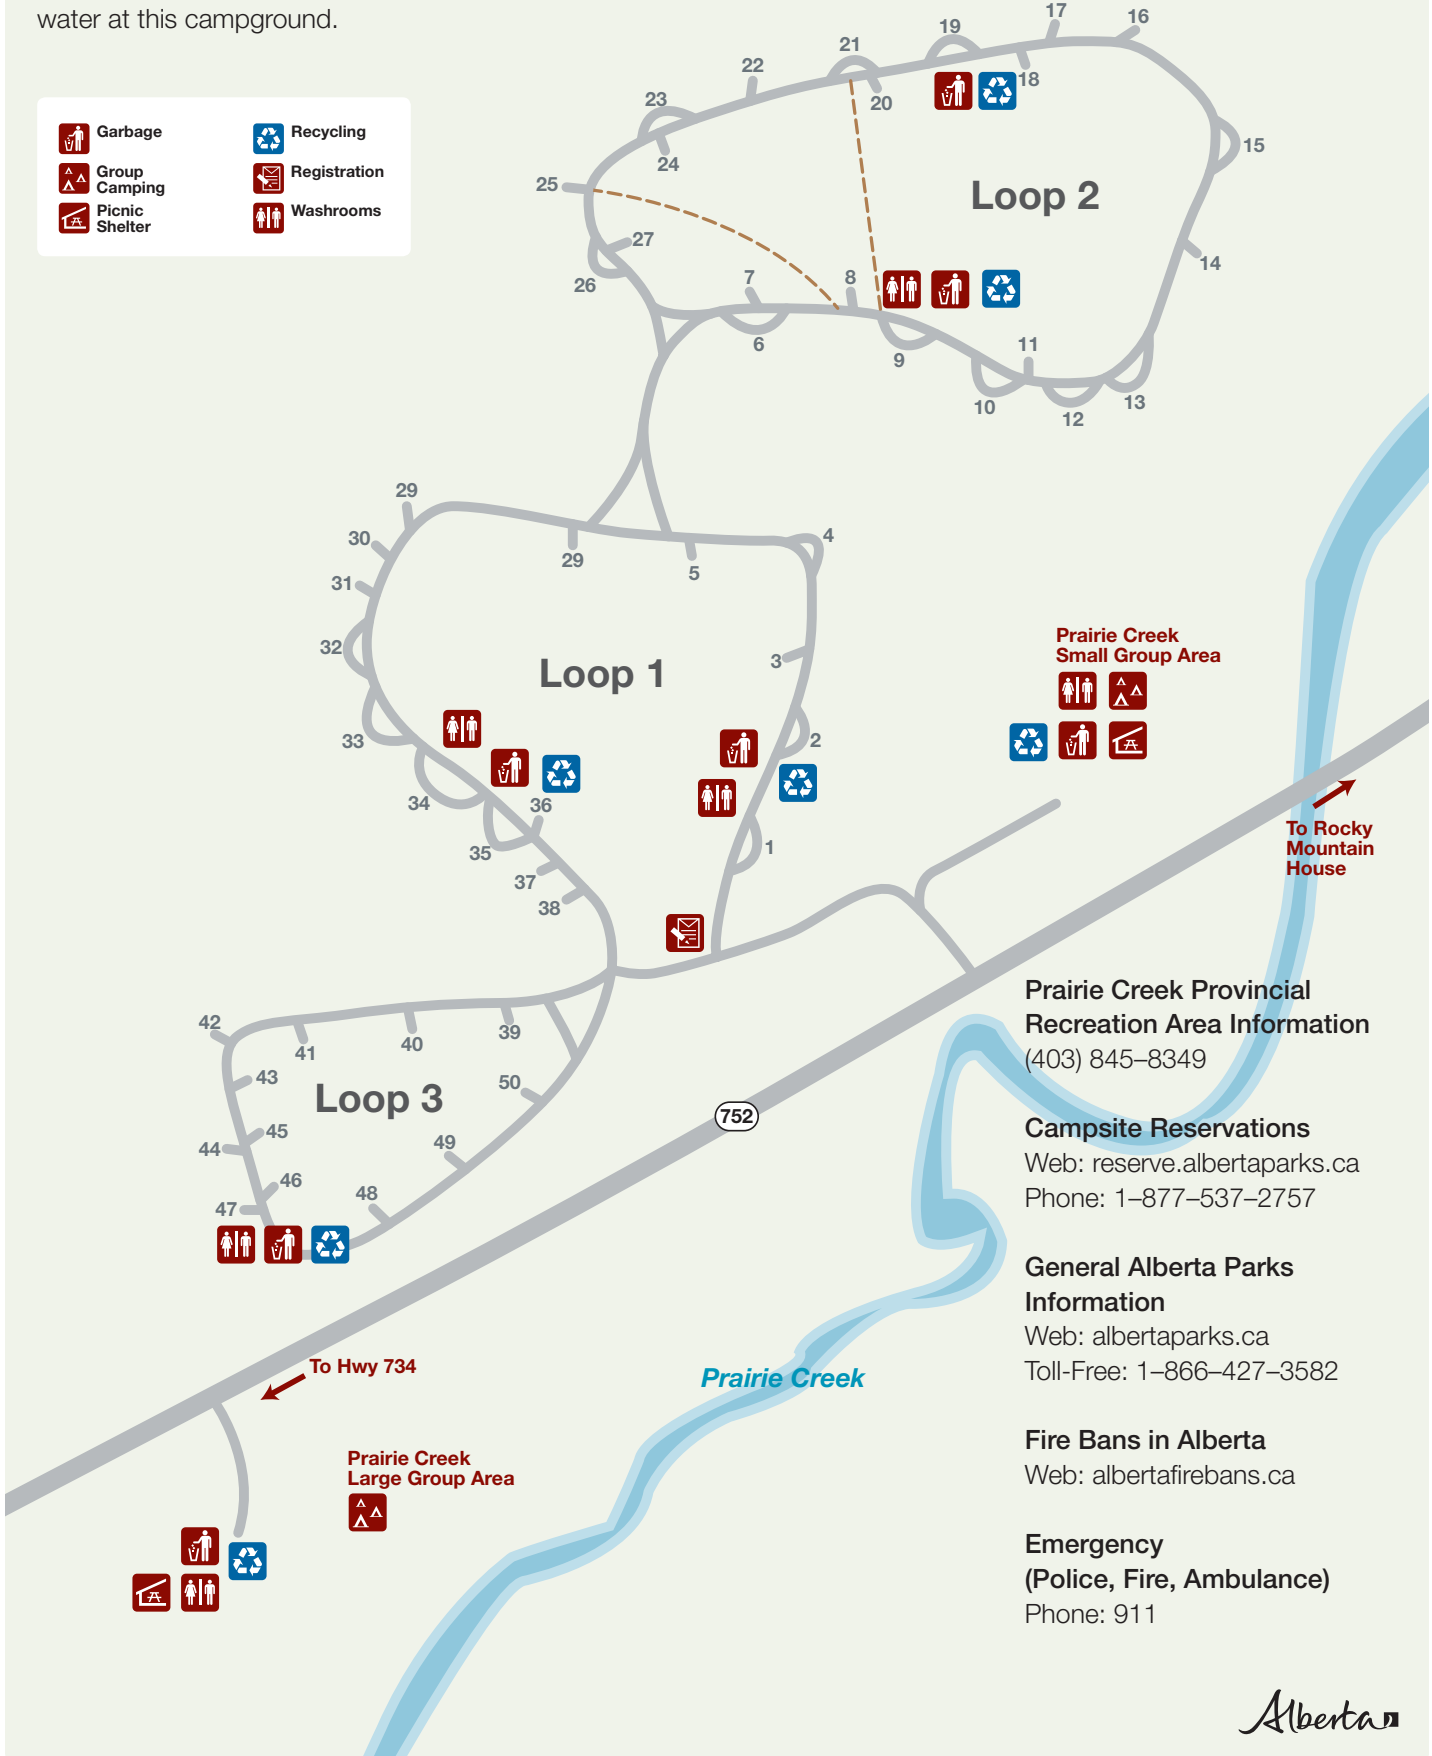

Prairie Creek Campground Map

Note: There is no potable water at this campground.

	Garbage		Recycling
	Group Camping		Registration
	Picnic Shelter		Washrooms

Prairie Creek Provincial Recreation Area Information
 (403) 845-8349

Emergency (Police, Fire, Ambulance)
 Phone: 911