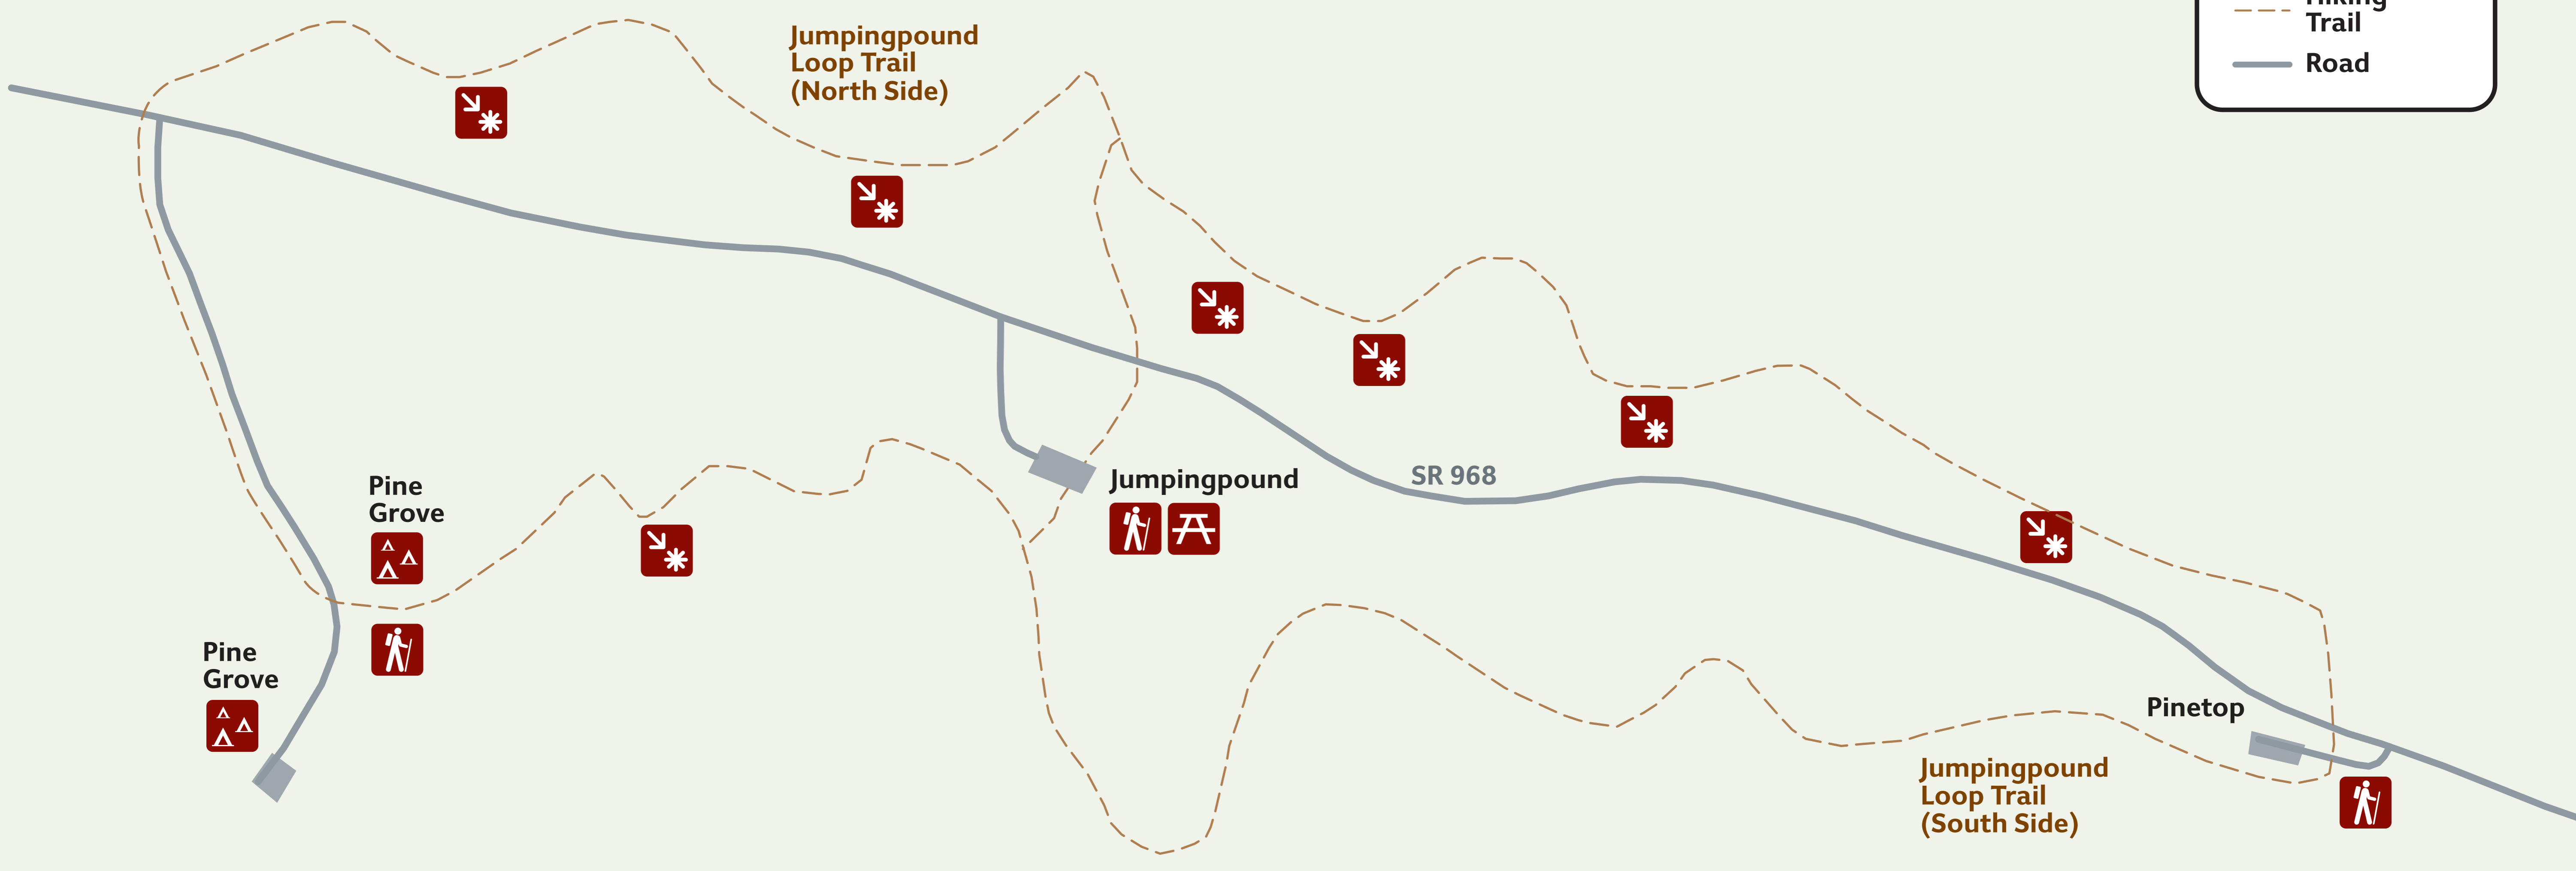

Pine Grove Hiking Trailhead

-  Group Camping
-  Hiking Trailhead
-  Picnic Area
-  Viewpoint
-  Hiking Trail
-  Road

Emergency Services: Call 911
Ask for Kananaskis Dispatch
Identify your location as:
Pine Grove Provincial Recreation Area