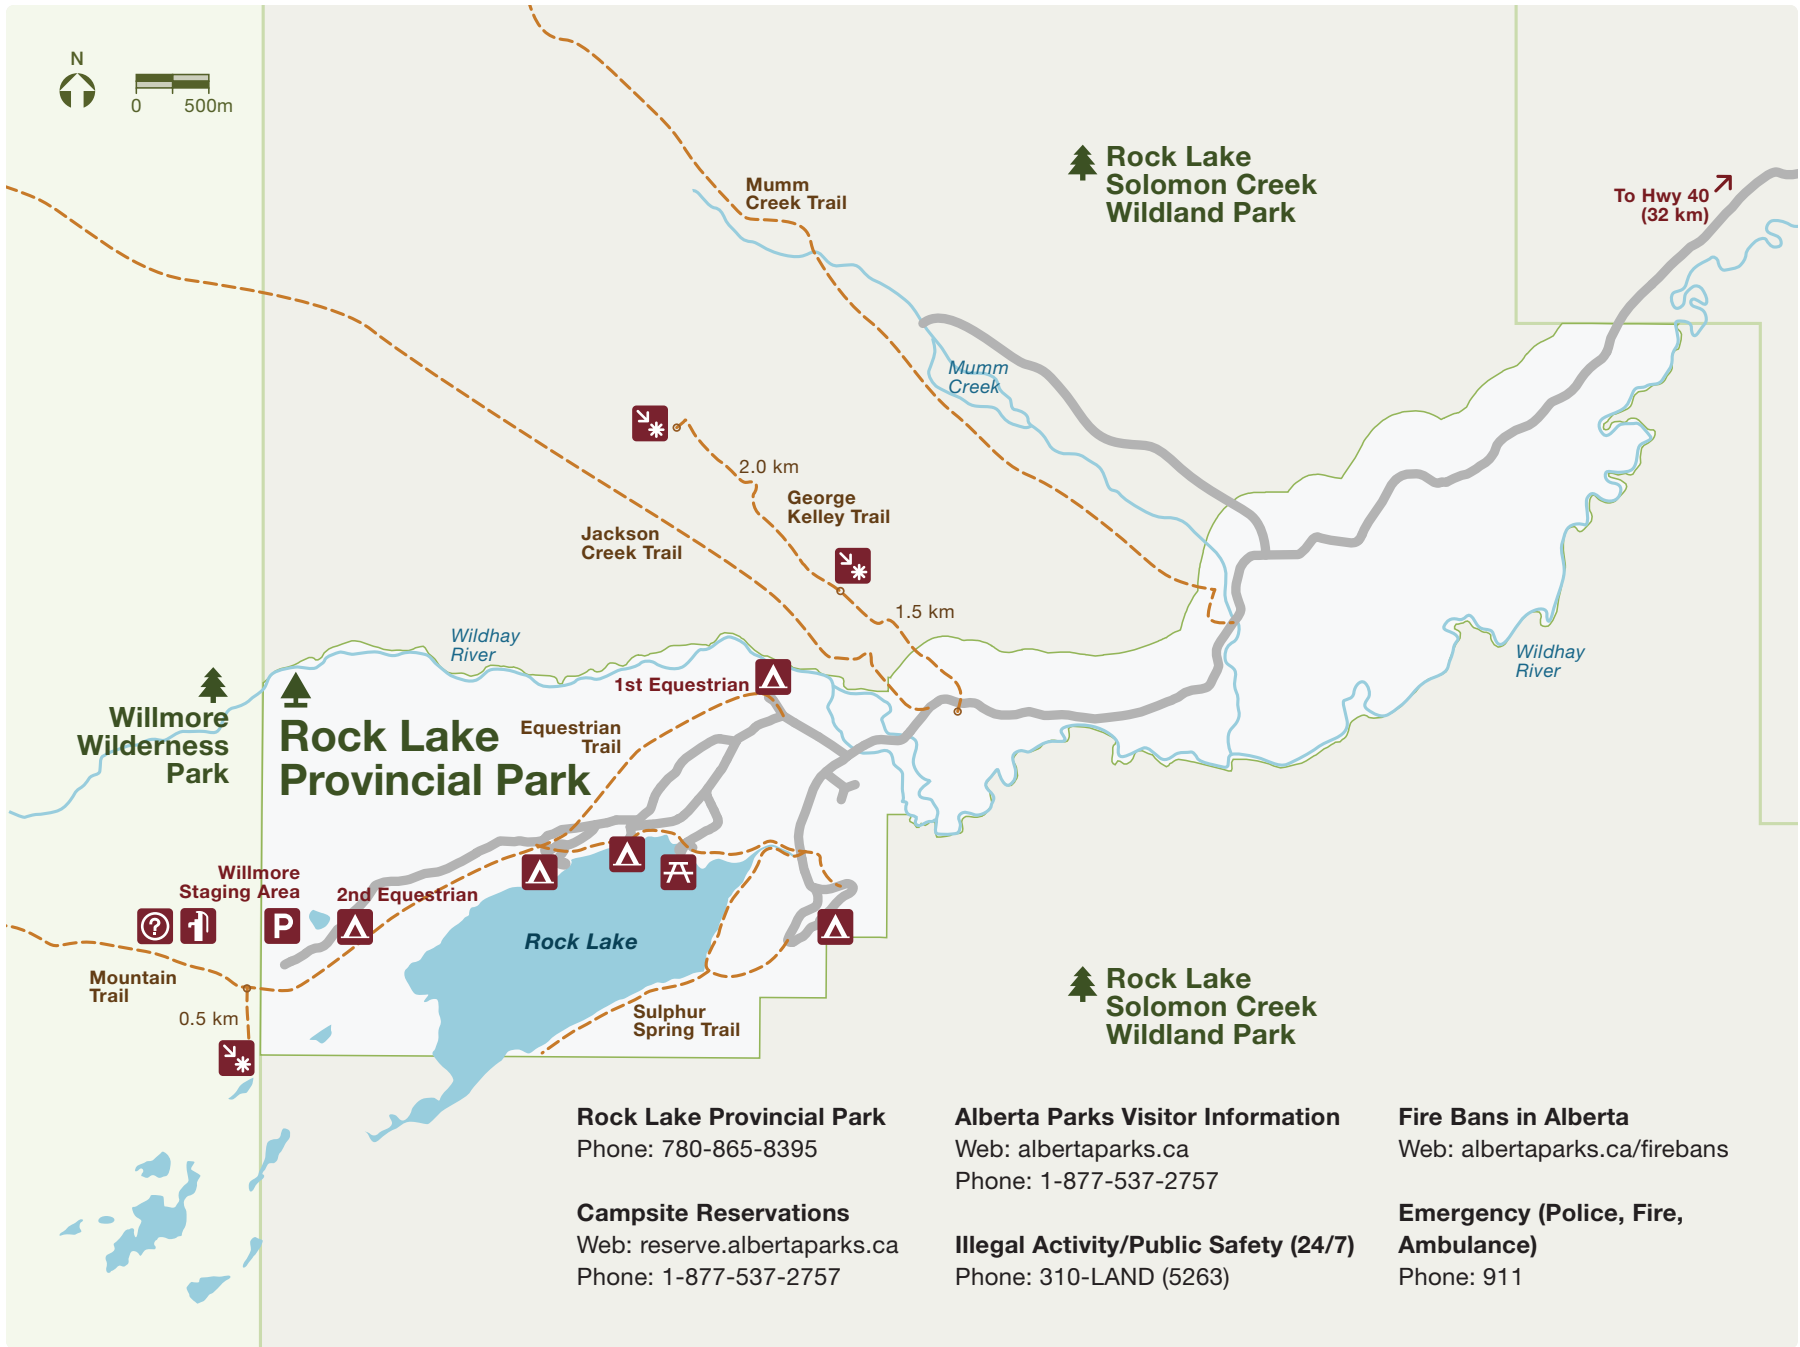

Rock Lake Provincial Park

- | | |
|------------------|----------------|
| Boat Launch | Parking |
| Camping Area | Picnic Shelter |
| Day Use Area | Playground |
| Equestrian Trail | Viewpoint |
| Fish Cleaning | Vault Toilet |
| Hiking Trail | Water Pump |
| Horse Corral | Gate |

To Willmore Staging Area
2nd Equestrian (4 sites)
and Viewpoint
←

Rock Lake Provincial Park
Phone: 780-865-8395

Campsite Reservations
Web: reserve.albertaparks.ca
Phone: 1-877-537-2757

Alberta Parks Visitor Information
Web: albertaparks.ca
Phone: 1-877-537-2757