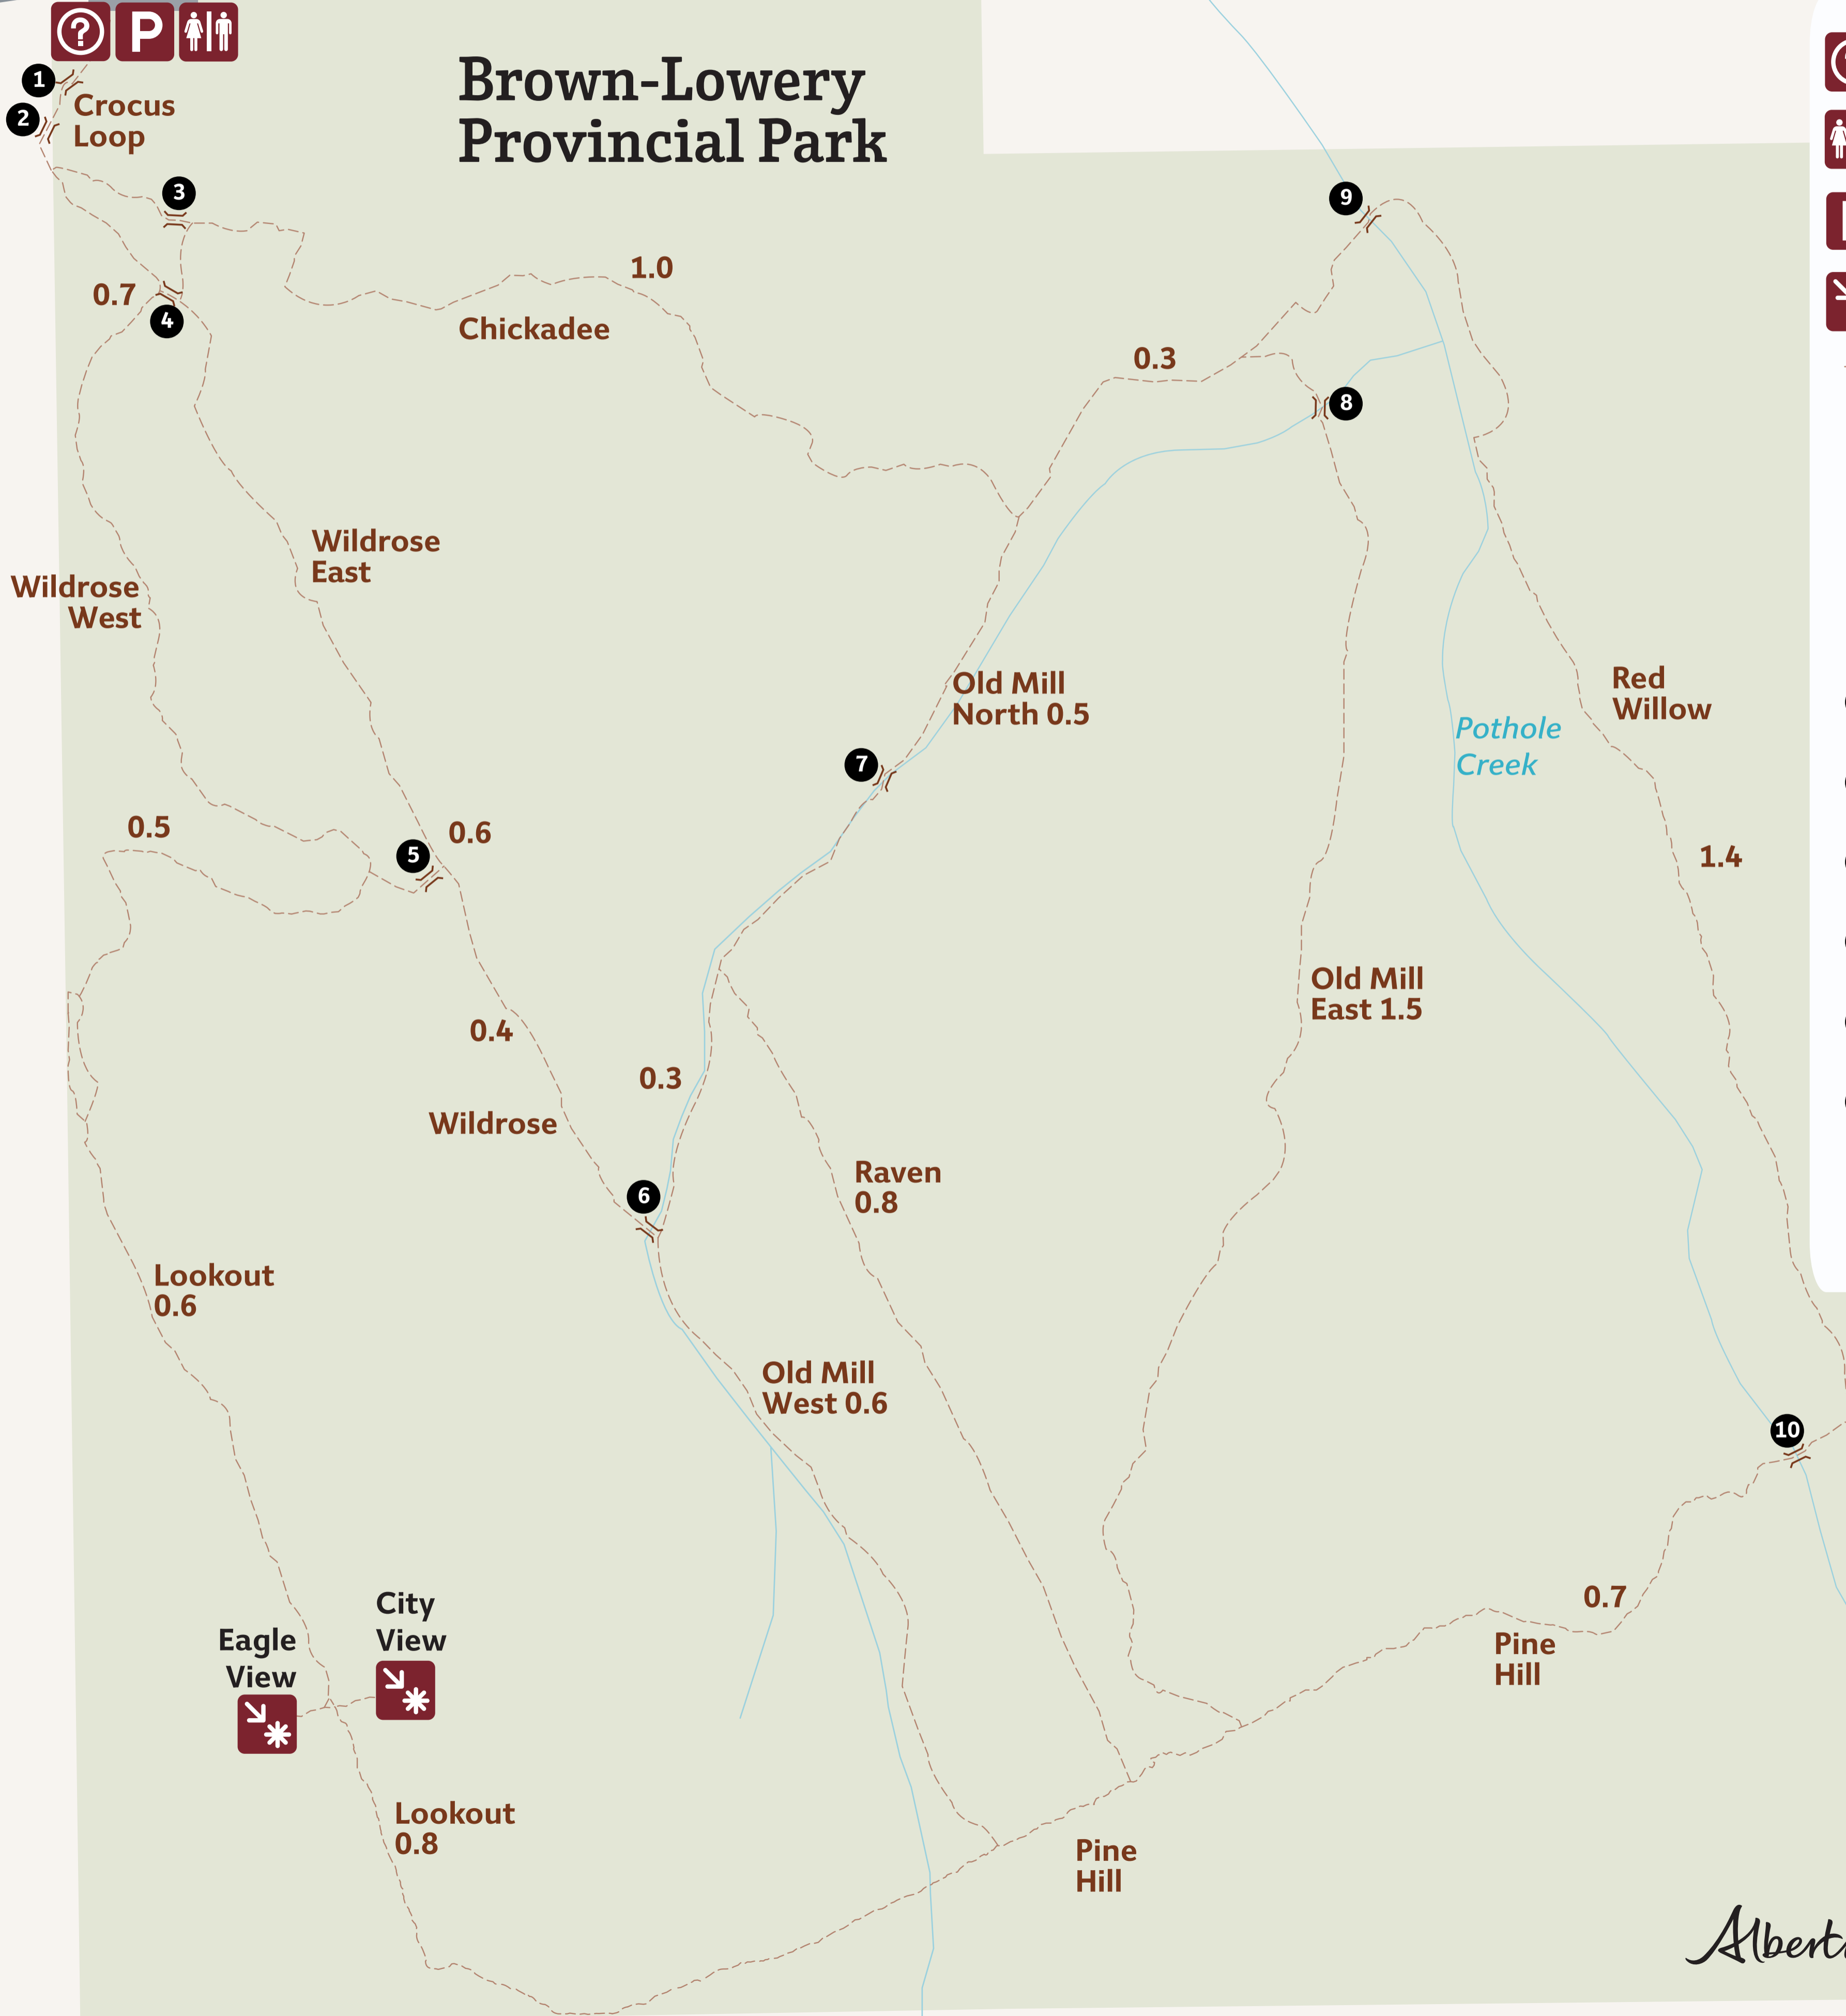

Brown-Lowery Trail Map

Brown-Lowery Provincial Park

Plummers Road

-  Information Kiosk
-  Outhouse
-  Parking
-  Viewpoint
-  Hiking Trail
-  Bridge
-  Trailhead Bridge
-  Long Bridge
-  Crocus Bridge
-  Wildrose North Bridge
-  Wildrose South Bridge
-  Old Mill South Bridge
-  Old Mill North Bridge
-  Old Mill Meadow Bridge
-  Red Willow Bridge
-  Pine Hill Bridge
-  You Are Here