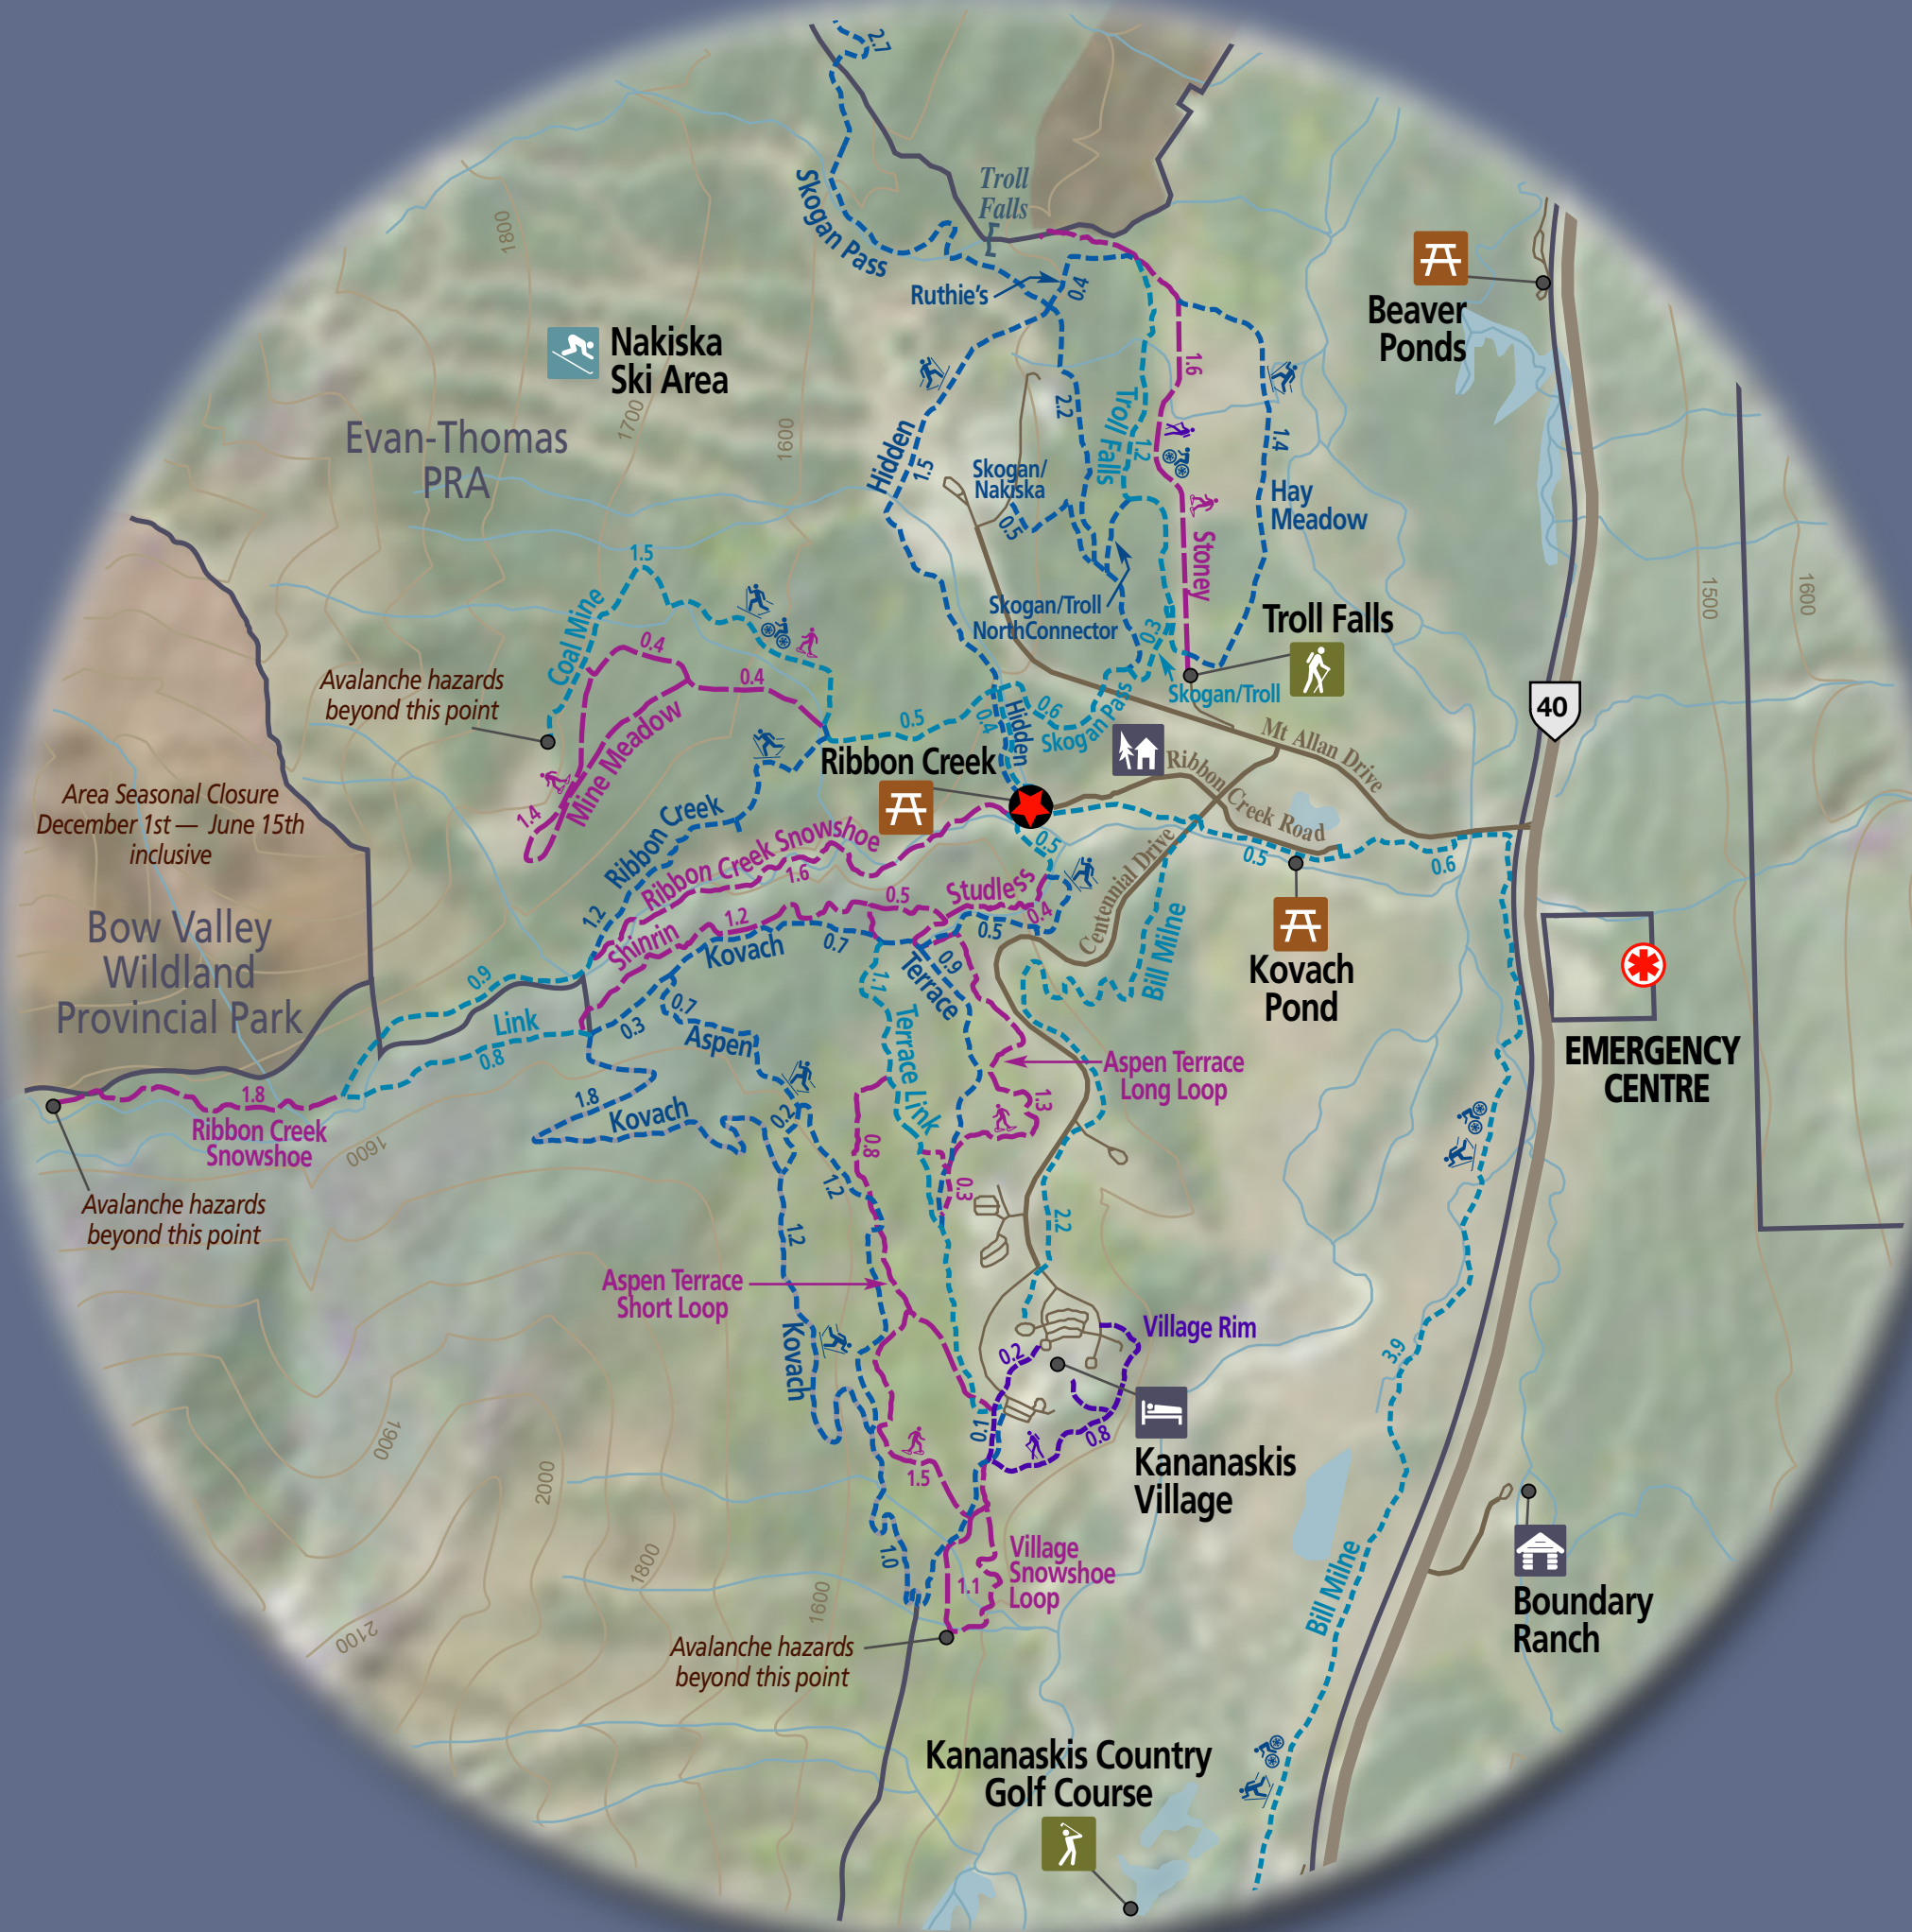

Ribbon Creek Area

- You Are Here
- Trailhead
- Day Use
- Ski Hill
- Golf Course
- Accommodation
- Hostel
- Other Facilities
- Highway
- Secondary Road
- Campground Road
- Park Boundary
- Cross-country Ski Trail only
- Snowshoe/ Fat Bike Trail
- Shared Trail
- Winter Walking Trail
- Cross-country Skiing
- Snowshoeing
- Fat Bike
- Winter Walking
- 1.0 Trail Distances km