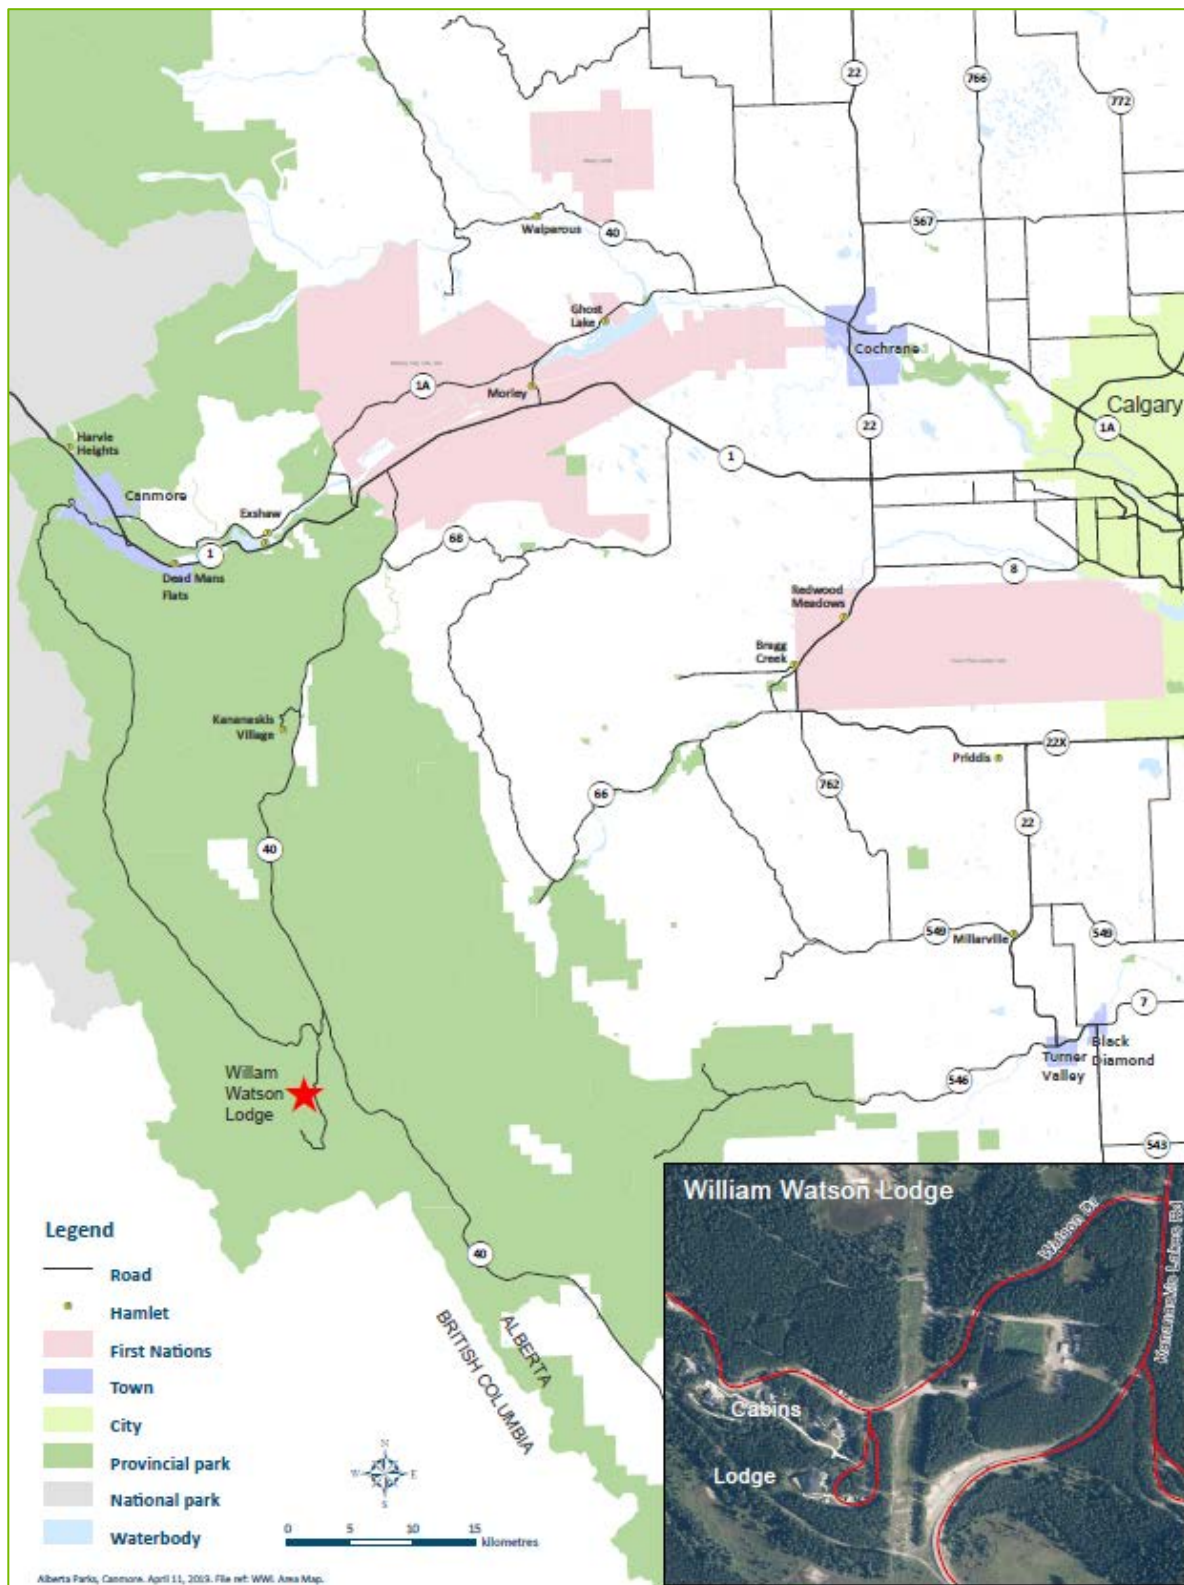

Location Map

William Watson Lodge Reconstruction – Peter Lougheed Provincial Park

©2020 Government of Alberta | Published: July 2020