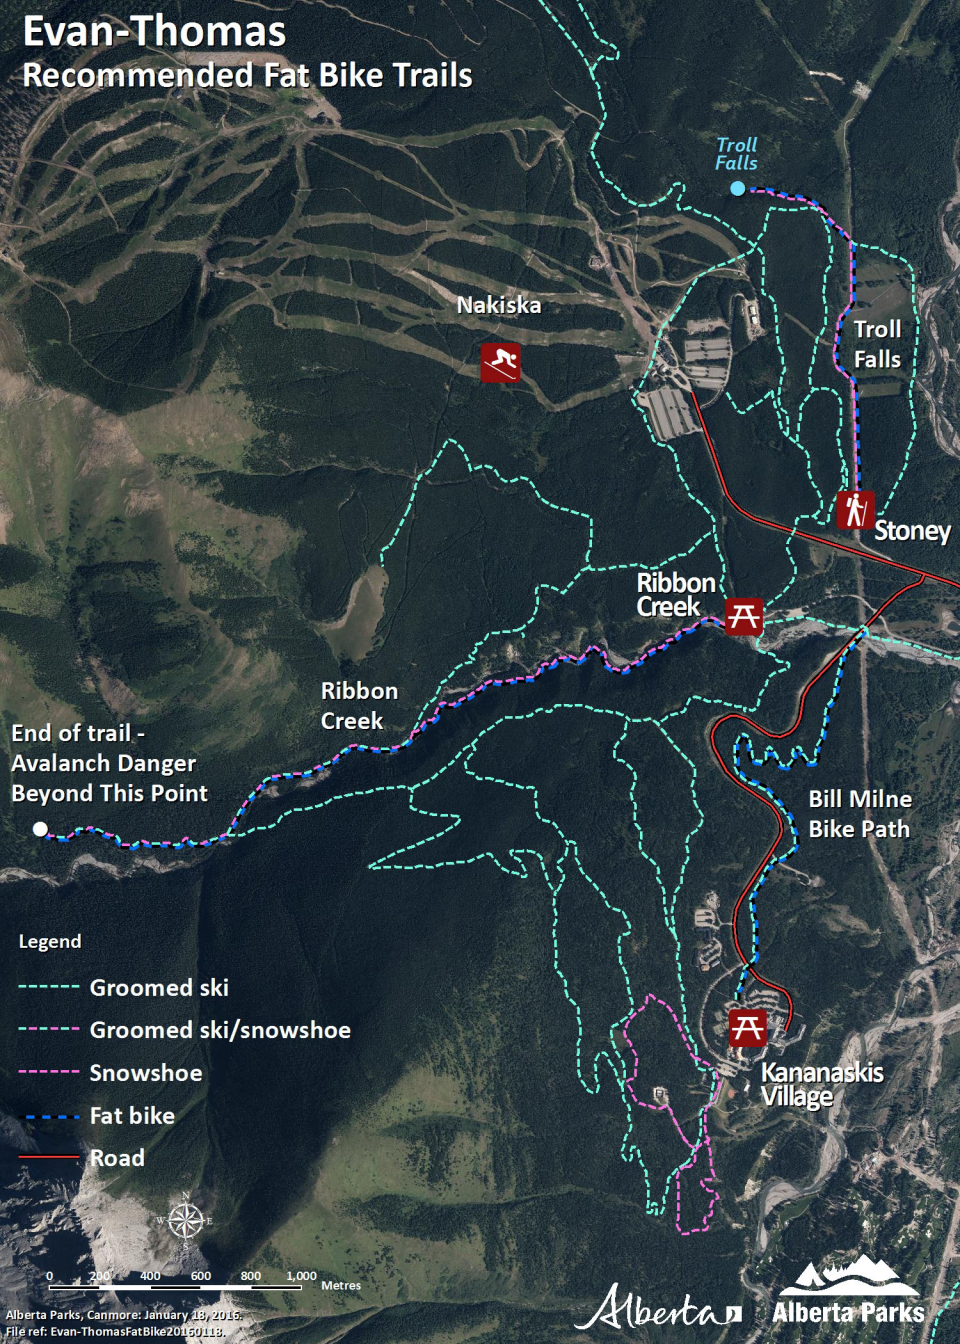

Evan-Thomas Recommended Fat Bike Trails

End of trail -
Avalanch Danger
Beyond This Point

- Legend
- Groomed ski
 - Groomed ski/snowshoe
 - Snowshoe
 - Fat bike
 - Road