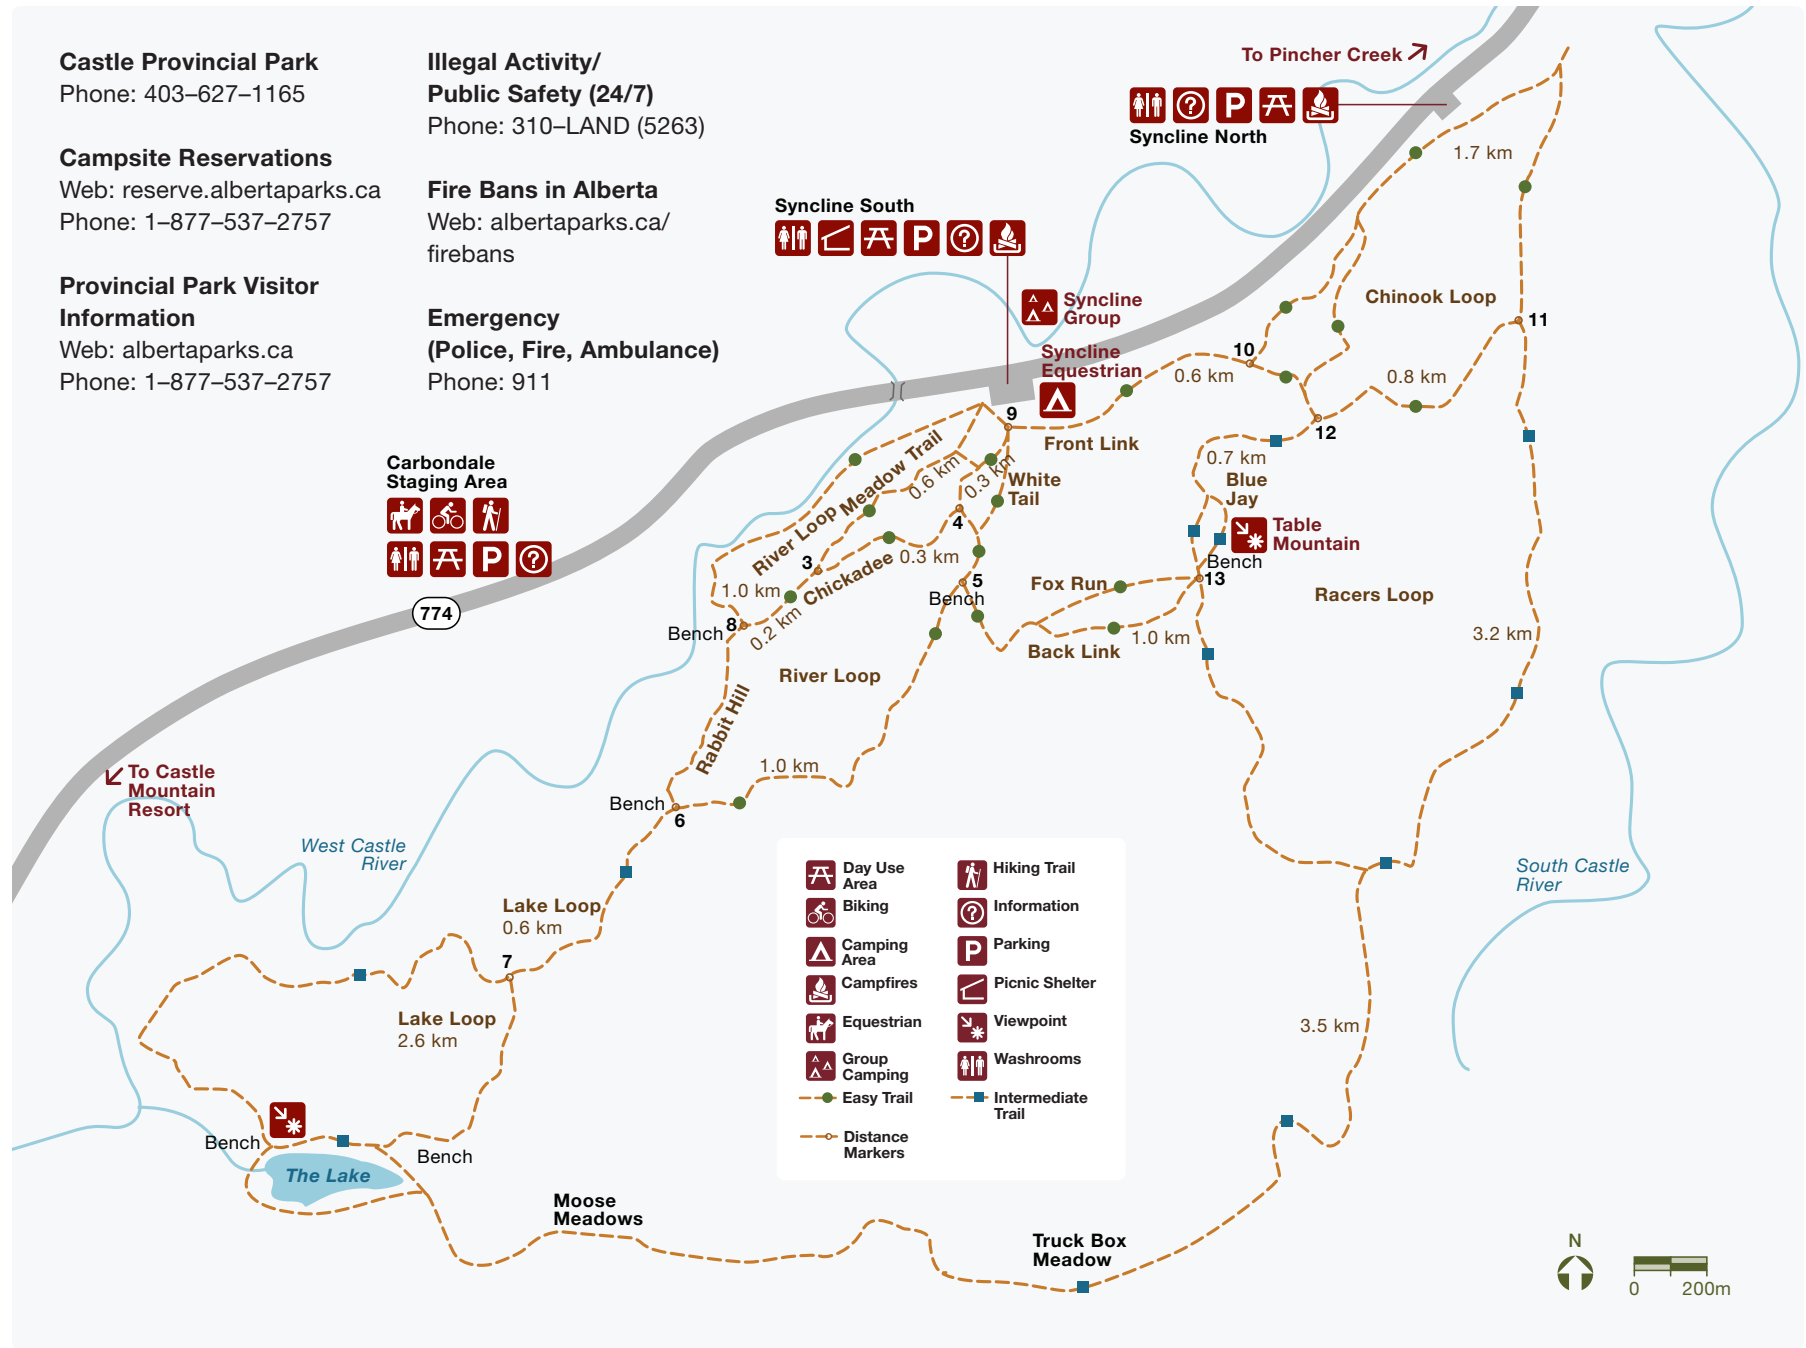

Fire Bans in Alberta
Web: albertaparks.ca/firebans

**Emergency
(Police, Fire, Ambulance)**
Phone: 911

Carbondale Staging Area

Syncline Summer Trails Map

| | |
|--|--|
| | |
| | |
| | |
| | |
| | |
| | |
| | |

- Please pick up manure and excess feed from the campground and day use area.
- Keep horses on gravel areas.
- Bring your own firewood. Last person at the fire, please put the fire out.
- Bring your own potable drinking water.
- Please stay on trails.