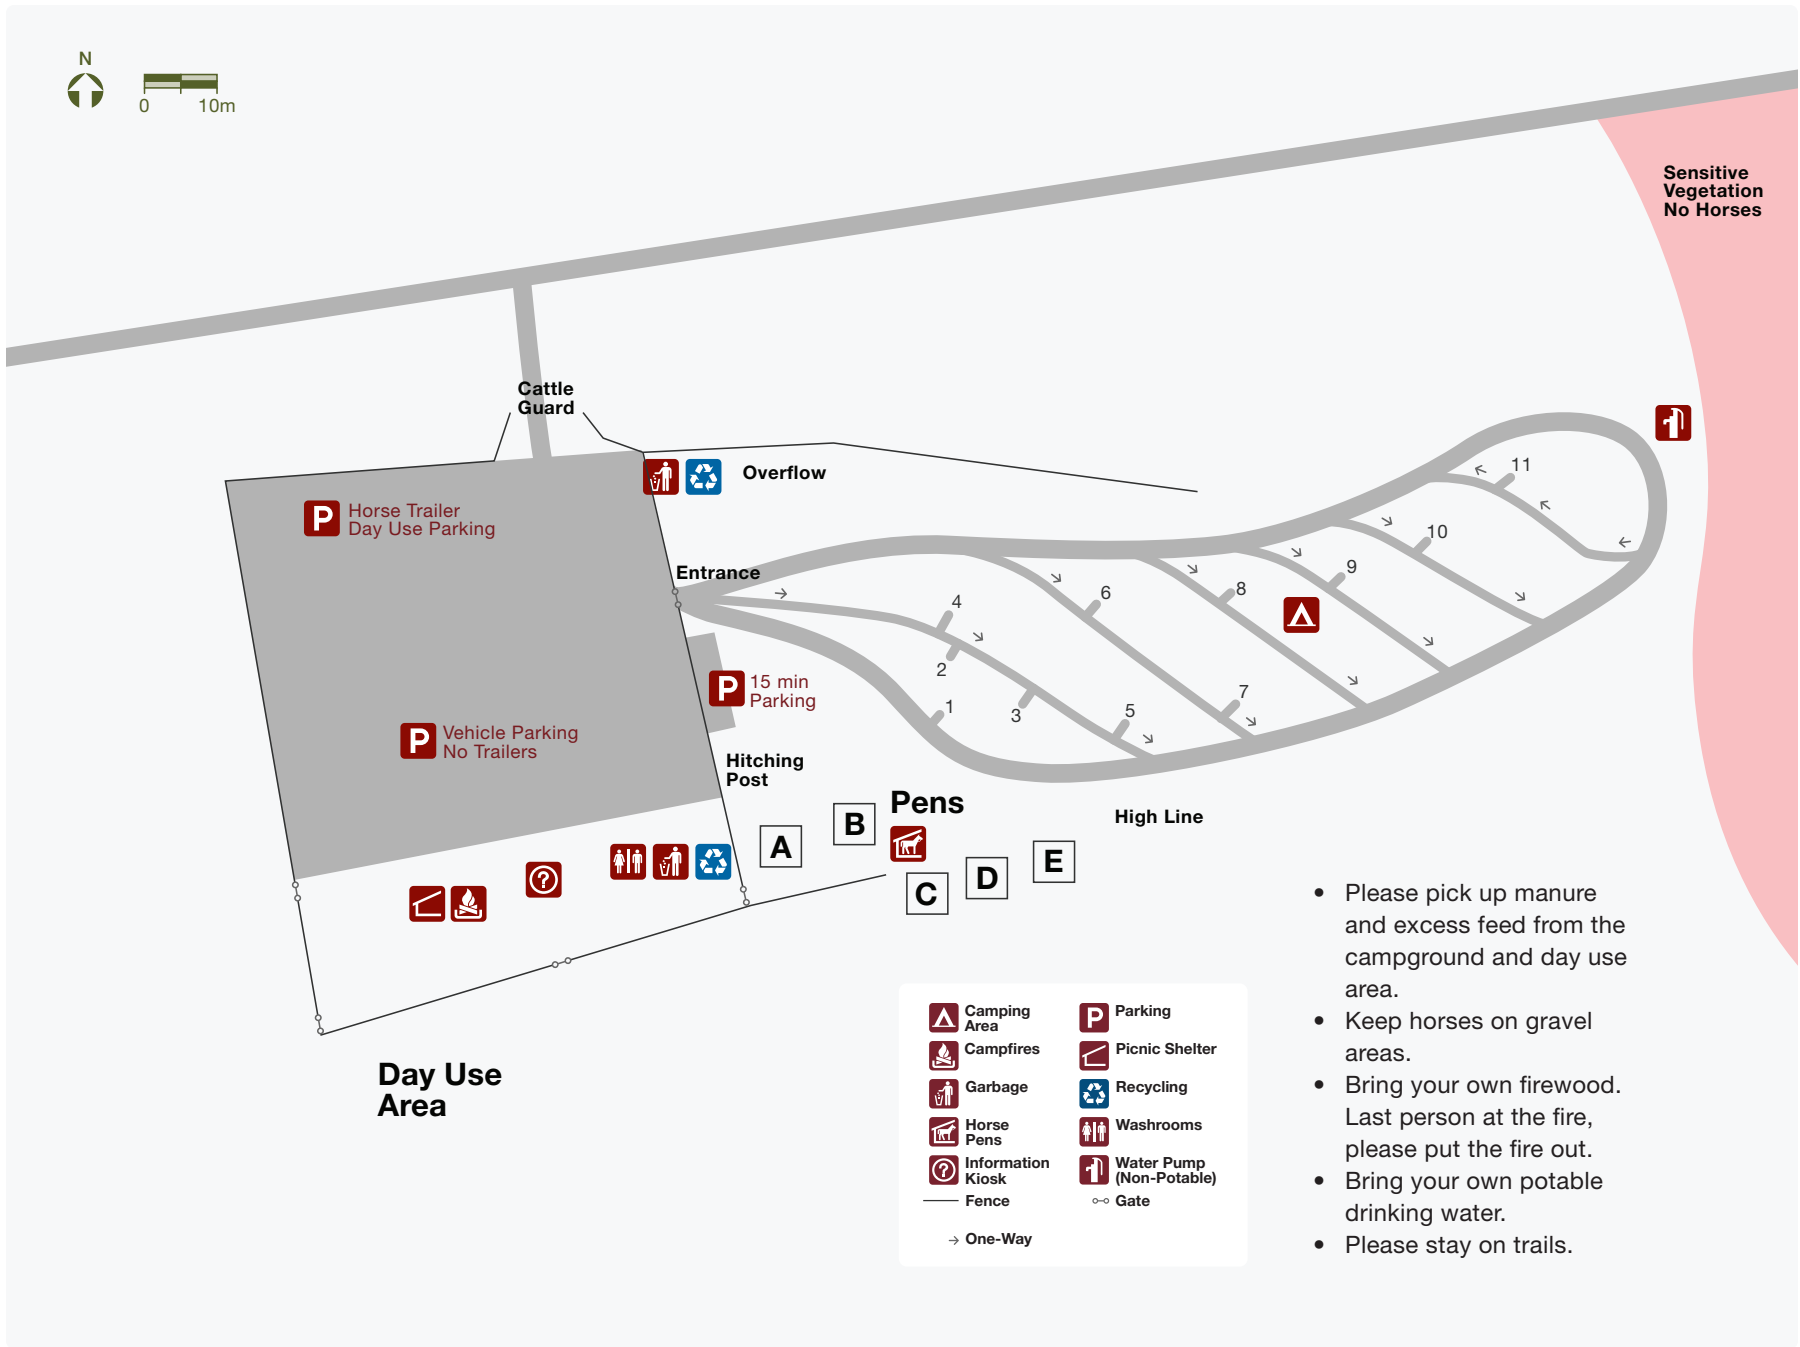

Fire Bans in Alberta
Web: albertaparks.ca/firebans

**Emergency
(Police, Fire, Ambulance)**
Phone: 911

Carbondale Staging Area

Syncline Summer Trails Map

| | |
|--|--|
| | |
| | |
| | |
| | |
| | |
| | |
| | |

- Please pick up manure and excess feed from the campground and day use area.
- Keep horses on gravel areas.
- Bring your own firewood. Last person at the fire, please put the fire out.
- Bring your own potable drinking water.
- Please stay on trails.