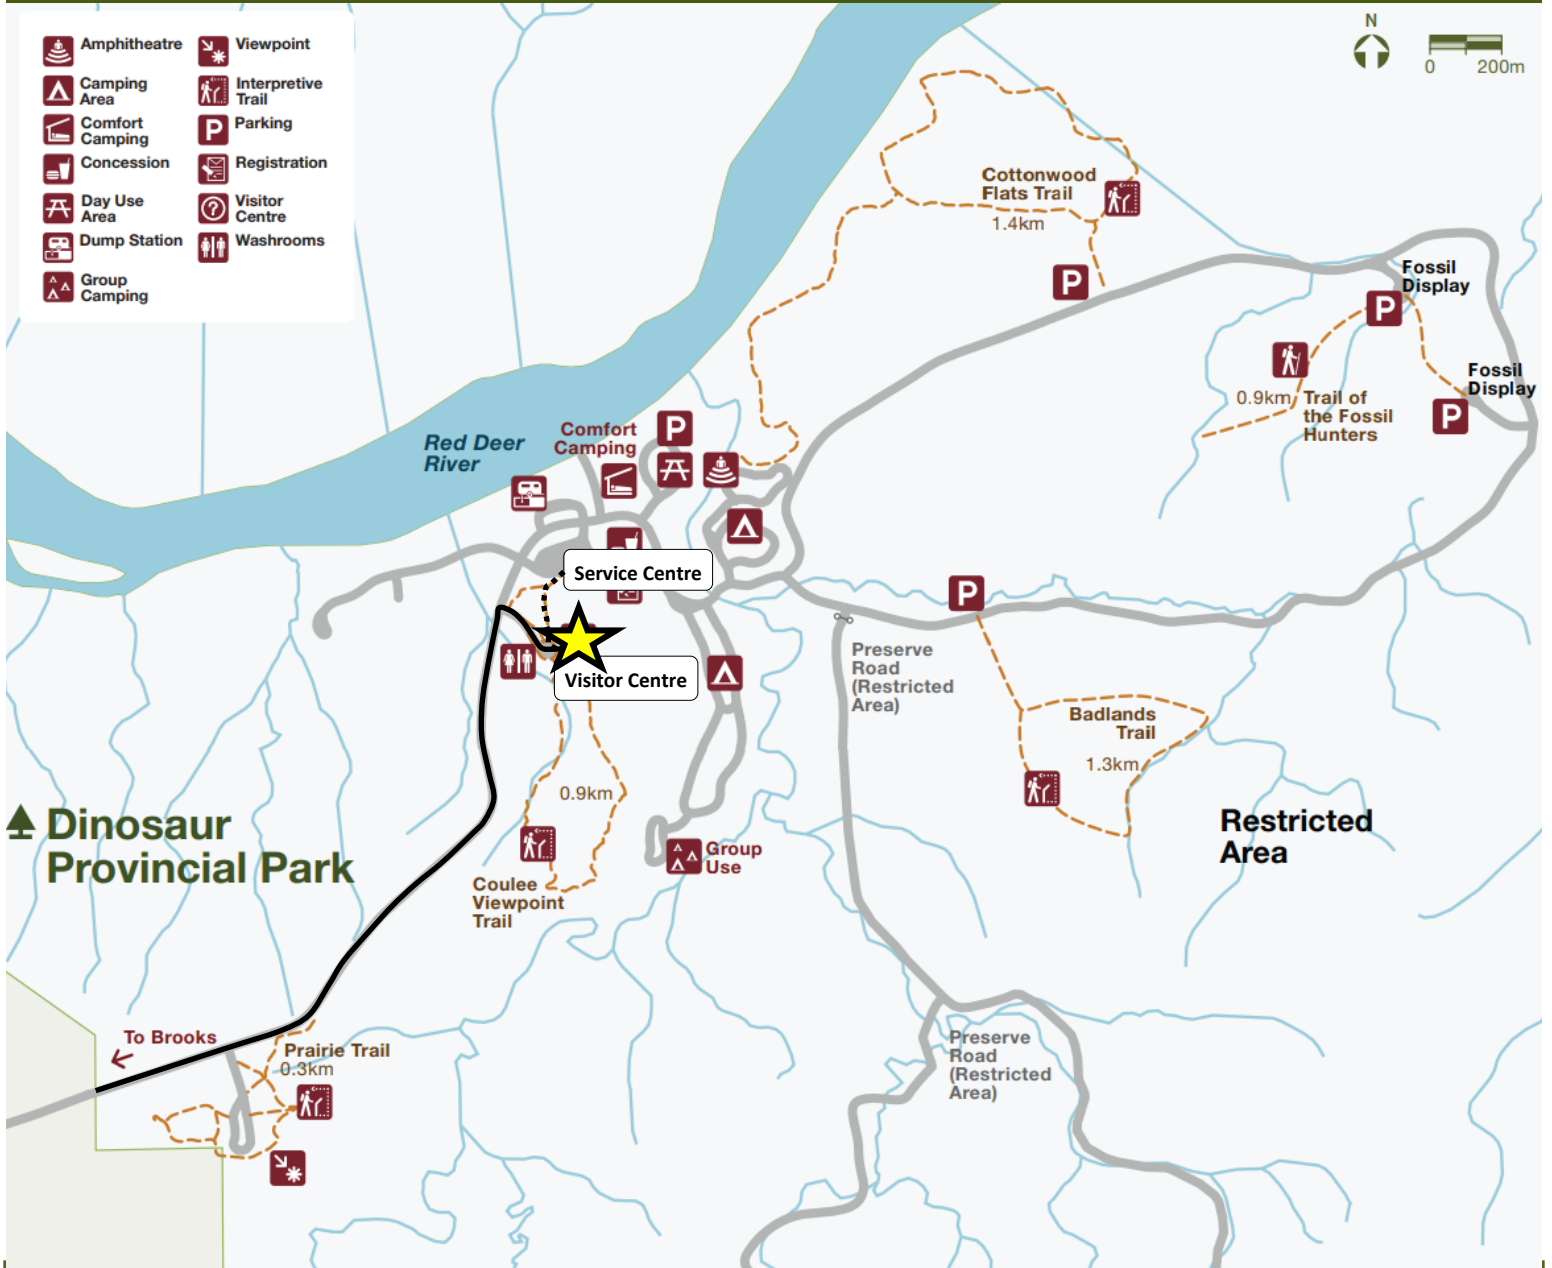

- **Meeting Location:** Outside the **Visitor Centre** at Dinosaur Provincial Park

Dinosaur Provincial Park is **NOT located in or near Drumheller, AB**. The Park is located 48 km northeast of Brooks, AB (approximately 2 hours from Drumheller)

Park Map

Navigating to the tour Meeting Location

Please note:

This tour starts from the bus loop outside the Visitor Centre. Parking spaces by the Visitor Centre are reserved for 15 minute drop off, so please park at the Service Centre down the hill on the right hand side. It is a 2 minute walk from the Service Centre to the Visitor Centre along a graveled pathway.