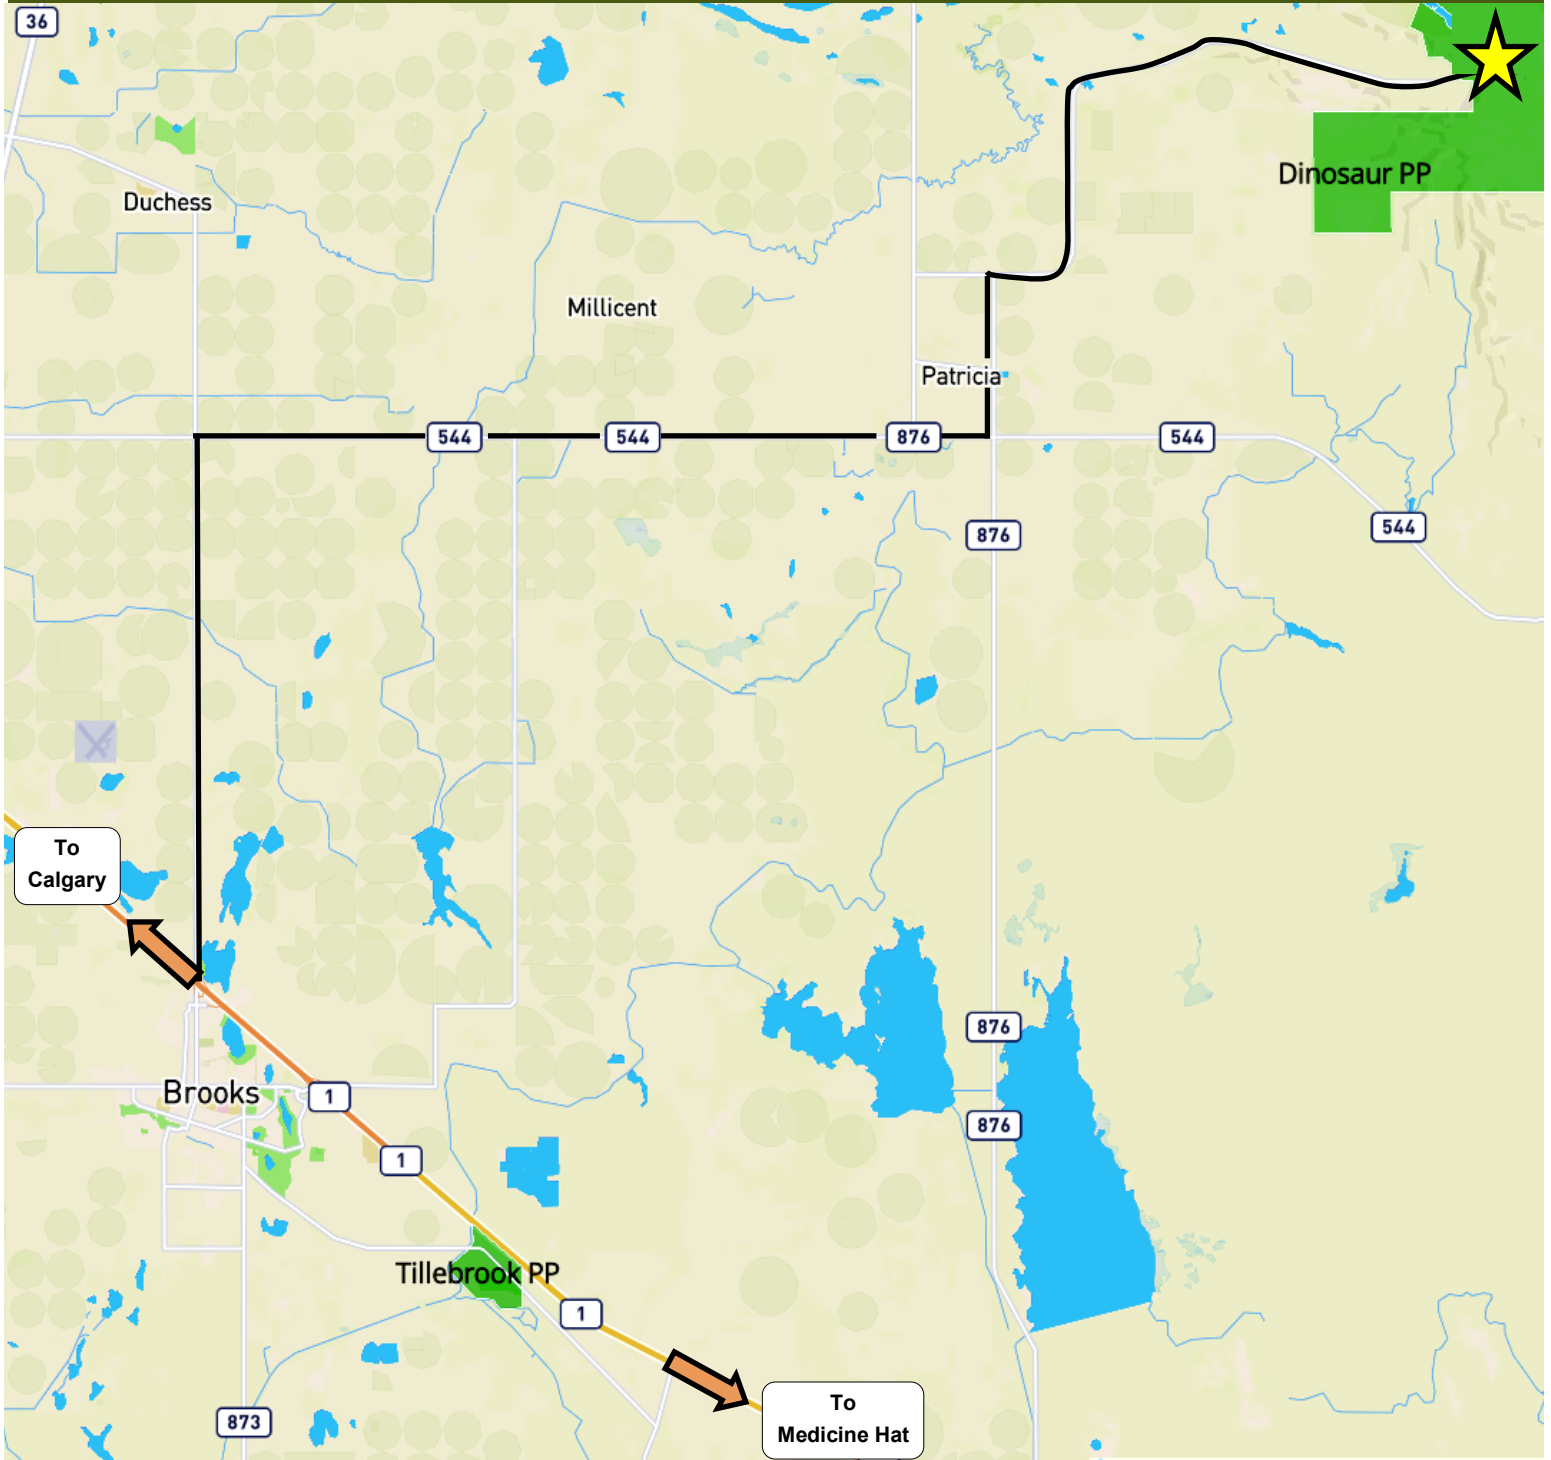

Area Map

Navigating to Dinosaur Provincial Park

Please note: The Park is not located in Drumheller, AB. Please enter Dinosaur Provincial Park into your GPS system or use the following map.