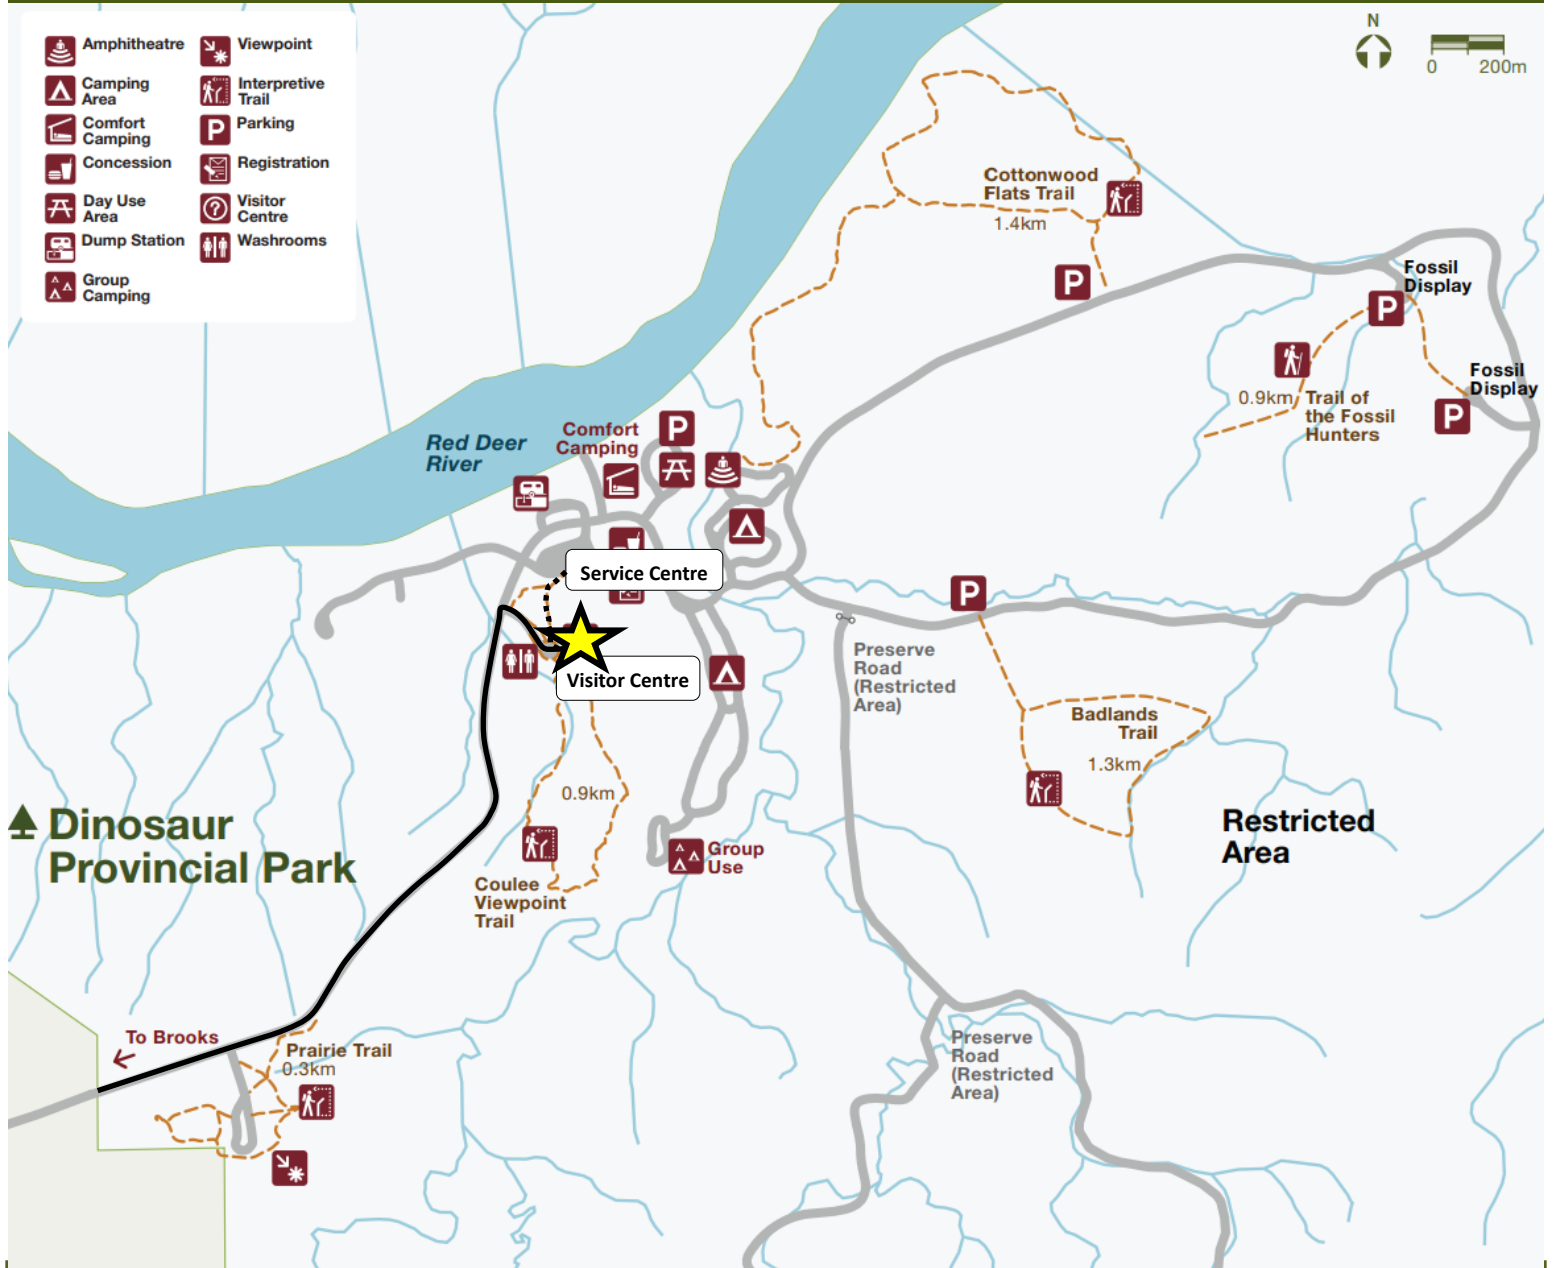

Dinosaur Provincial Park is **NOT located in or near Drumheller, AB**. The Park is located 48 km northeast of Brooks, AB (approximately 2 hours from Drumheller)

- **Arrival Time:** Please arrive at your meeting location **15 minutes in advance**. Tours will leave at their scheduled time. **Late arrivals will not be refunded.**
- **Parking:** At the Service Centre which is a two minute walk to Visitor Centre.
- **Tickets:** No printed ticket required. Your guide will check you in at the program meeting point. Ensure that your confirmation email is available and accessible upon request.
- **Pets:** Pets are not allowed on tours unless otherwise stated. Please email dinosaurpp@gov.ab.ca to consult if you have a service animal.

Park Map

Navigating to the tour Meeting Location

Please note:

The starting point for this tour is inside the Visitor Centre atrium. Parking spaces by the Visitor Centre are reserved for 15 minute drop off, so please park at the Service Centre down the hill on the right hand side. It is a 2 minute walk from the Service Centre to the Visitor Centre along a graveled pathway.