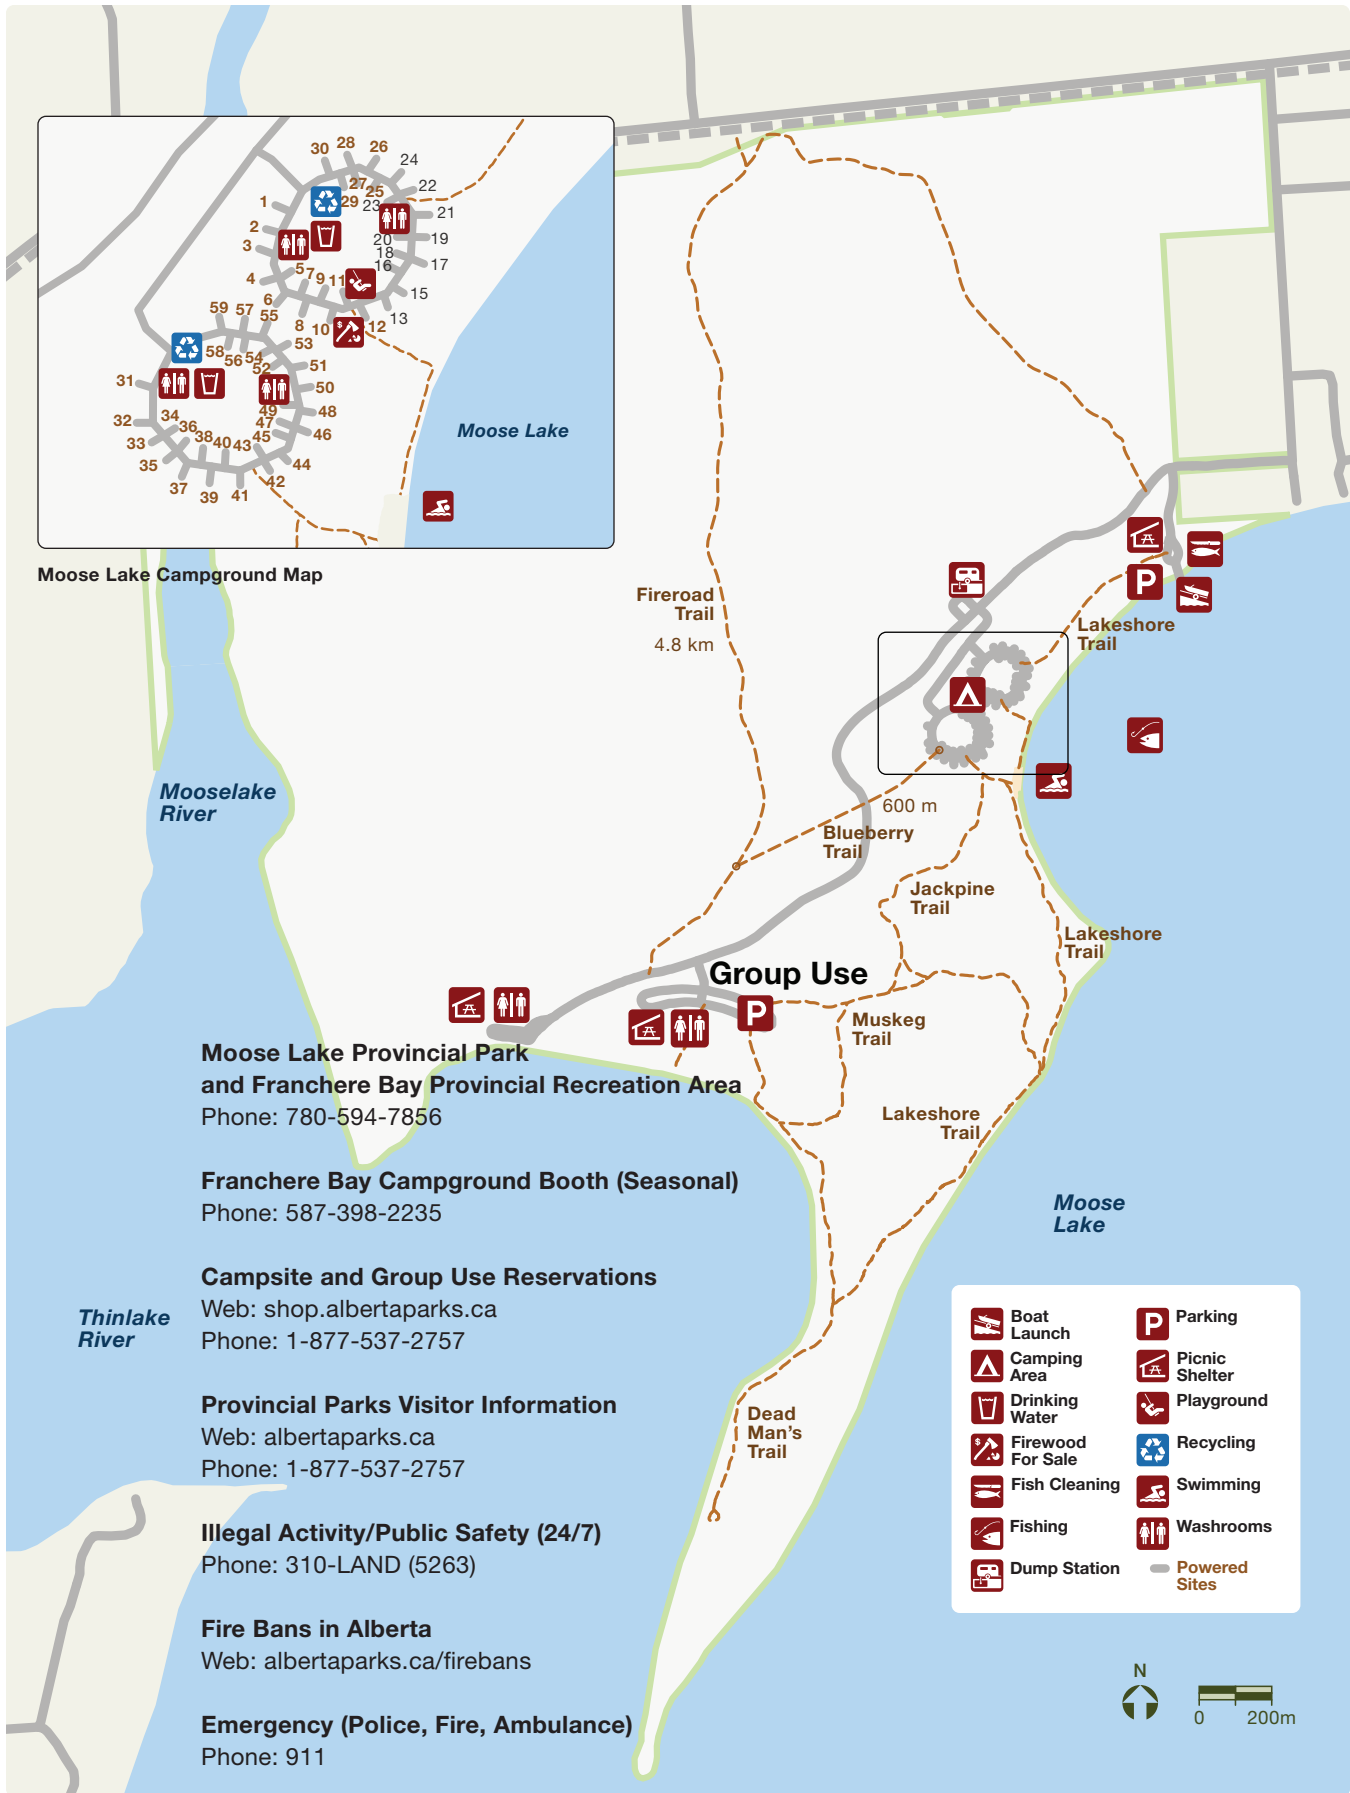

Moose Lake Campground Map

Moose Lake Provincial Park and Franchere Bay Provincial Recreation Area
Phone: 780-594-7856

Franchere Bay Campground Booth (Seasonal)
Phone: 587-398-2235

Campsite and Group Use Reservations
Web: shop.albertaparks.ca
Phone: 1-877-537-2757

Area Map

- | | |
|-------------------|----------------|
| Boat Launch | Parking |
| Drinking Water | Picnic Shelter |
| Dump Station | Playground |
| Firewood For Sale | Recycling |
| Fish Cleaning | Shower |
| Fishing | Swimming |
| Garbage | Washrooms |
| Powered Sites | |